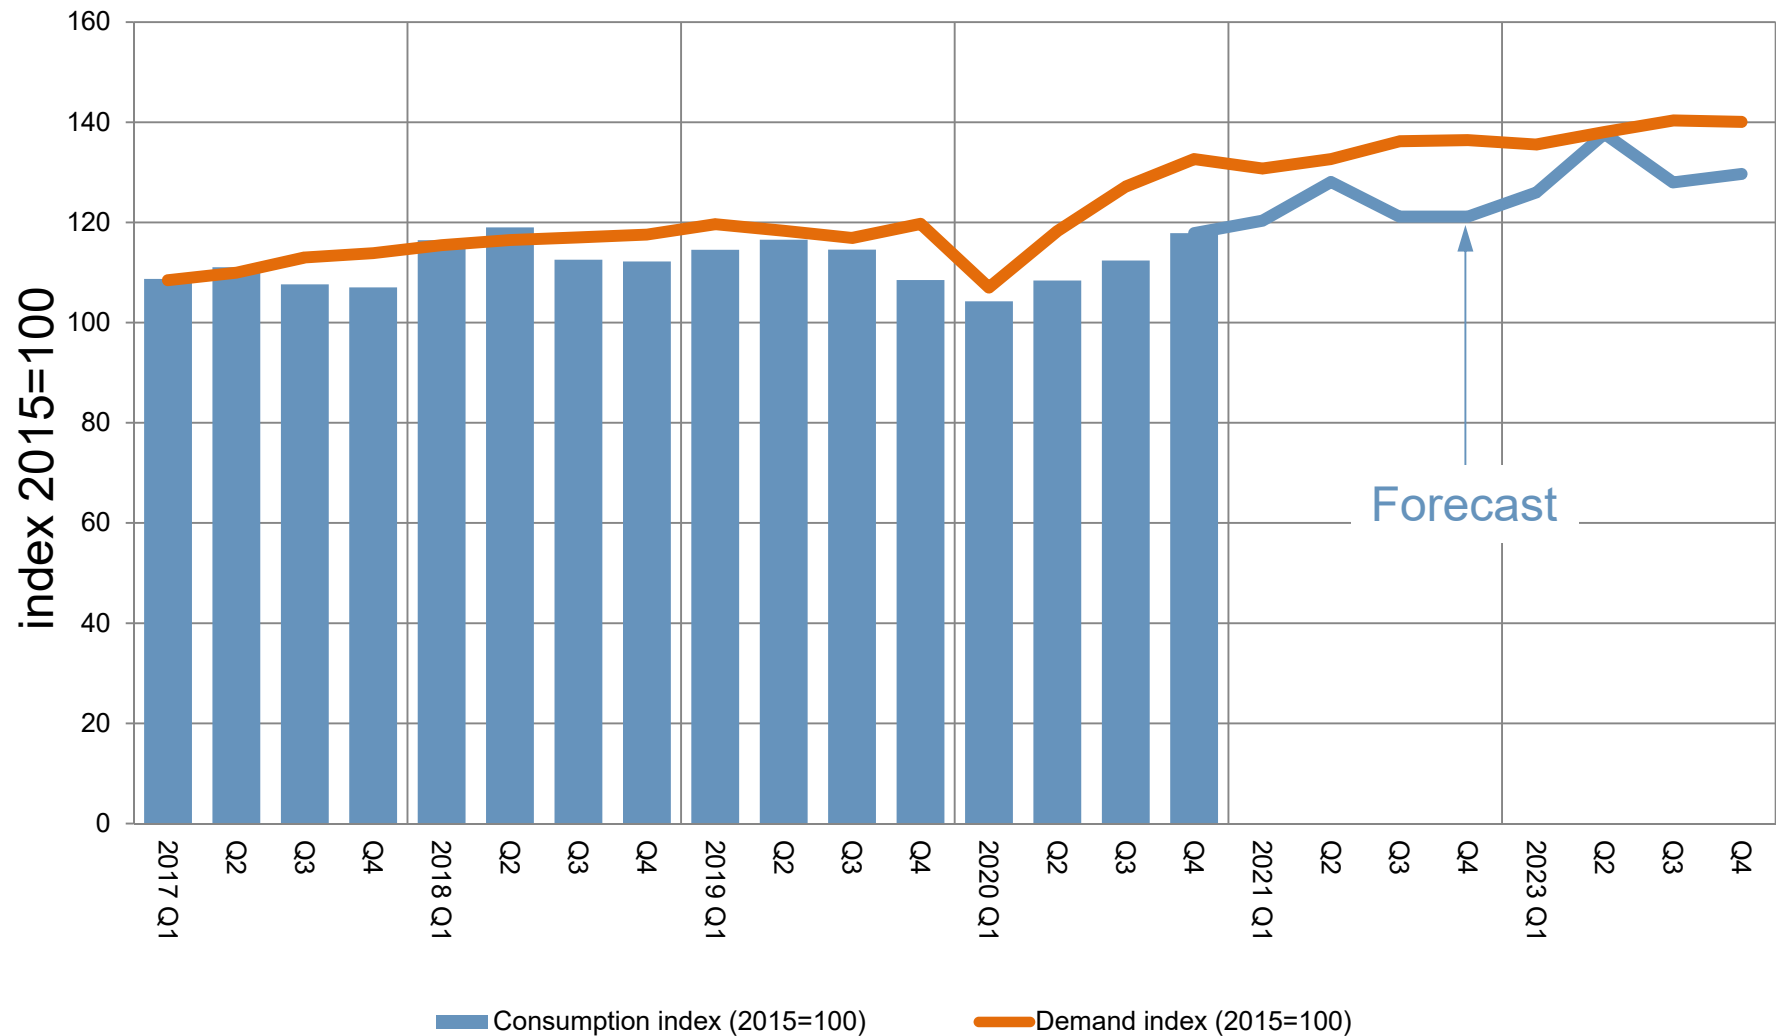

Global consolidation

Stainless steel **cold rolled** flat product consumption index and demand index development [2015=100]

Global consolidation

Stainless steel **hot rolled** flat product consumption index and demand index development [2015=100]

Global consolidation

Stainless steel **long product** consumption index and demand index development [2015=100]

Global consolidation

Stainless steel **all products** consumption index and demand index development [2015=100]