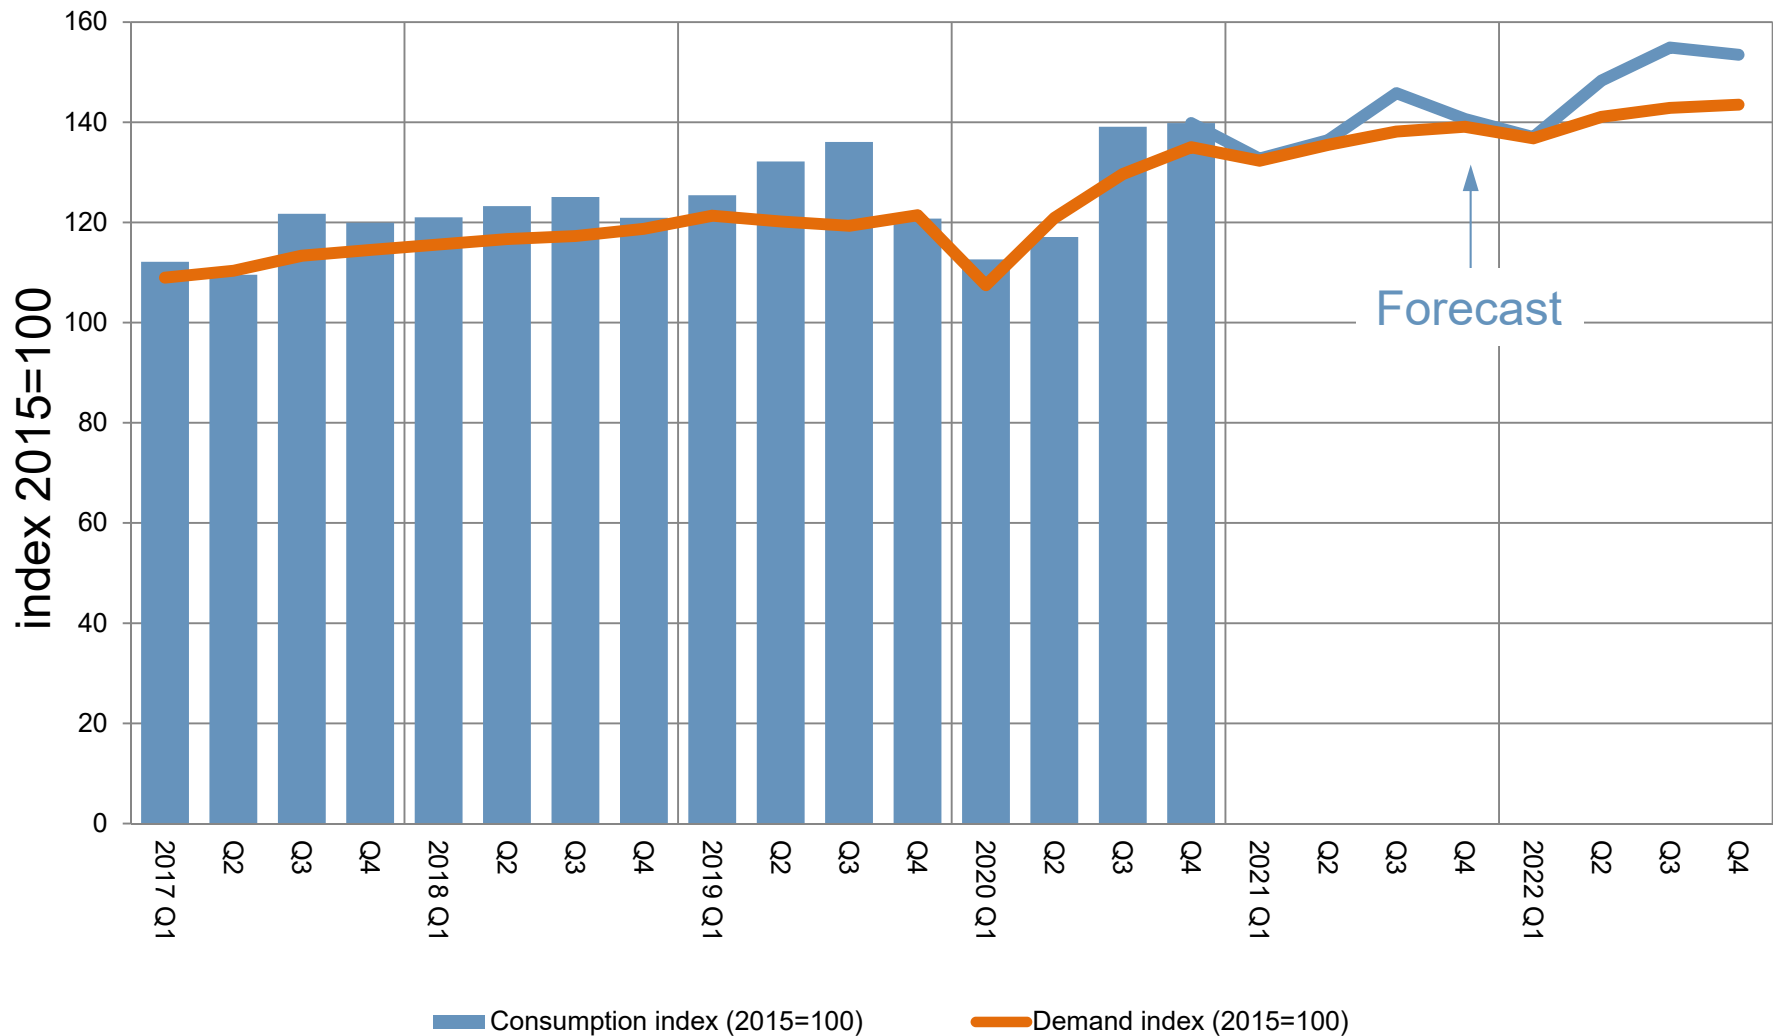

Global consolidation

Stainless steel **cold rolled** flat product consumption index and demand index development [2015=100]

Global consolidation

Stainless steel **hot rolled** flat product consumption index and demand index development [2015=100]

Global consolidation

Stainless steel **long product** consumption index and demand index development [2015=100]

Global consolidation

Stainless steel **all products** consumption index and demand index development [2015=100]