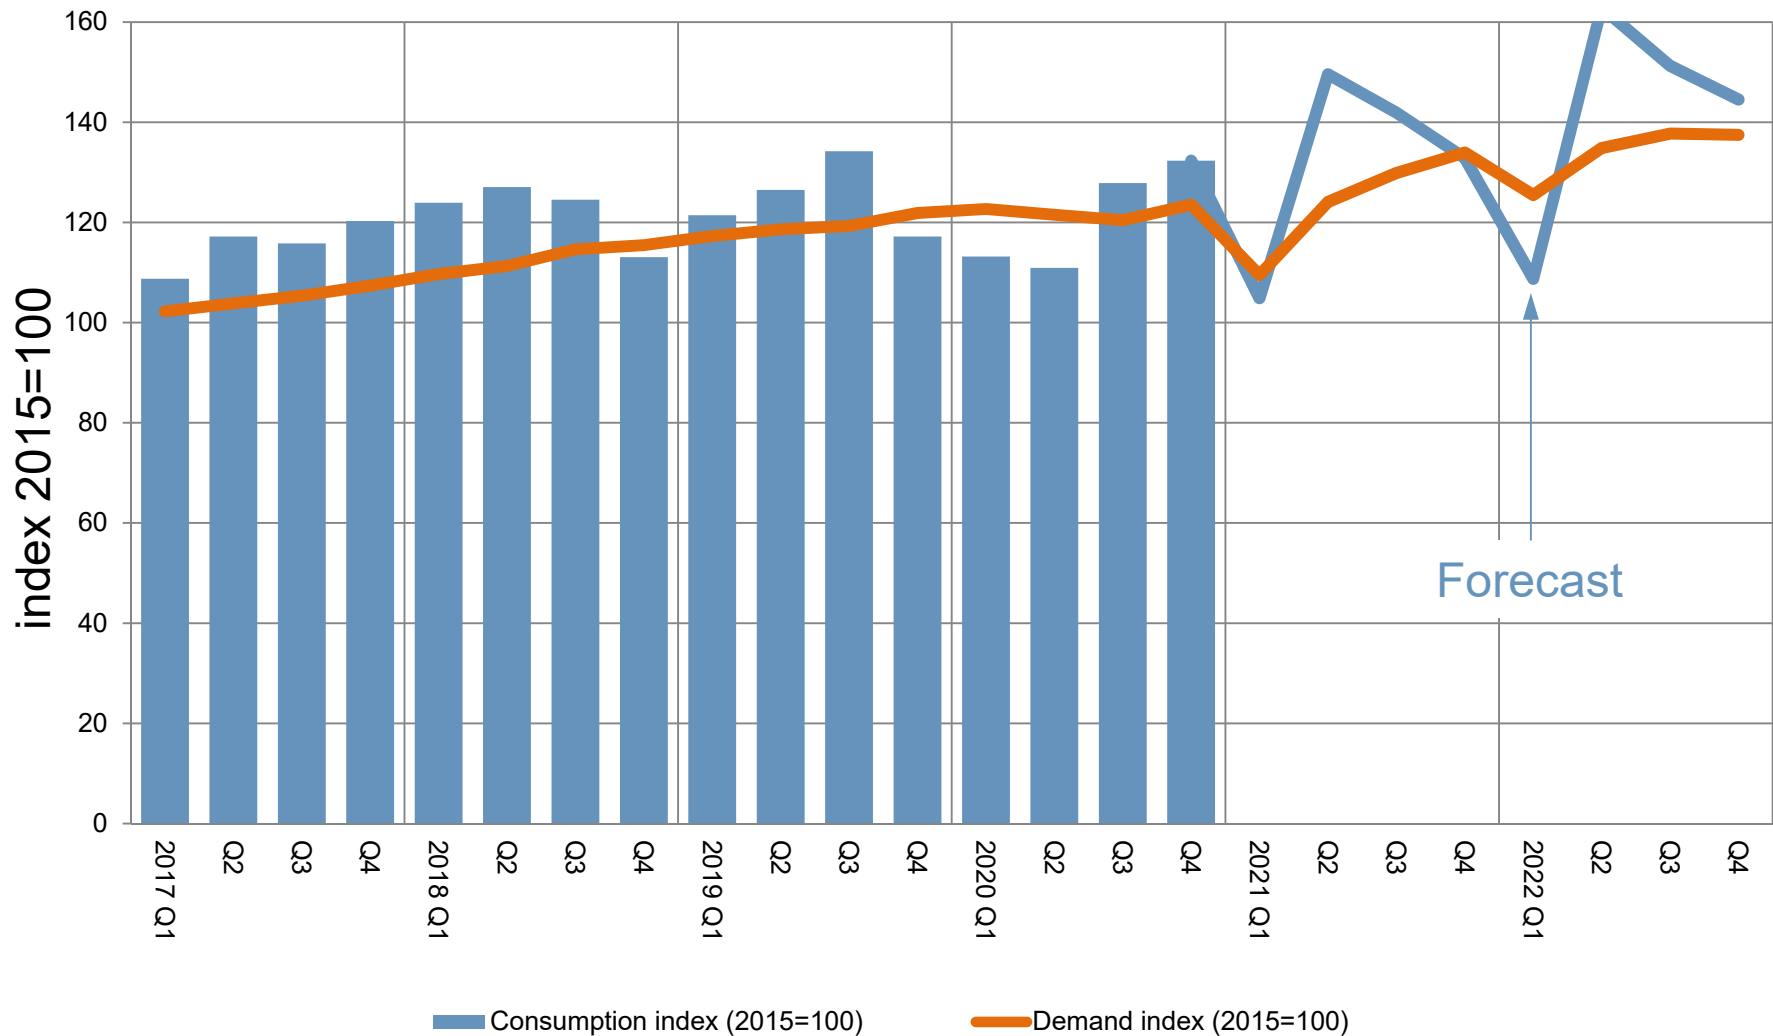

Global consolidation

Stainless steel **cold rolled** flat product consumption index and demand index development [2015=100]

Global consolidation

Stainless steel **hot rolled** flat product consumption index and demand index development [2015=100]

Global consolidation

Stainless steel **long product** consumption index and demand index development [2015=100]

Global consolidation

Stainless steel **all products** consumption index and demand index development [2015=100]