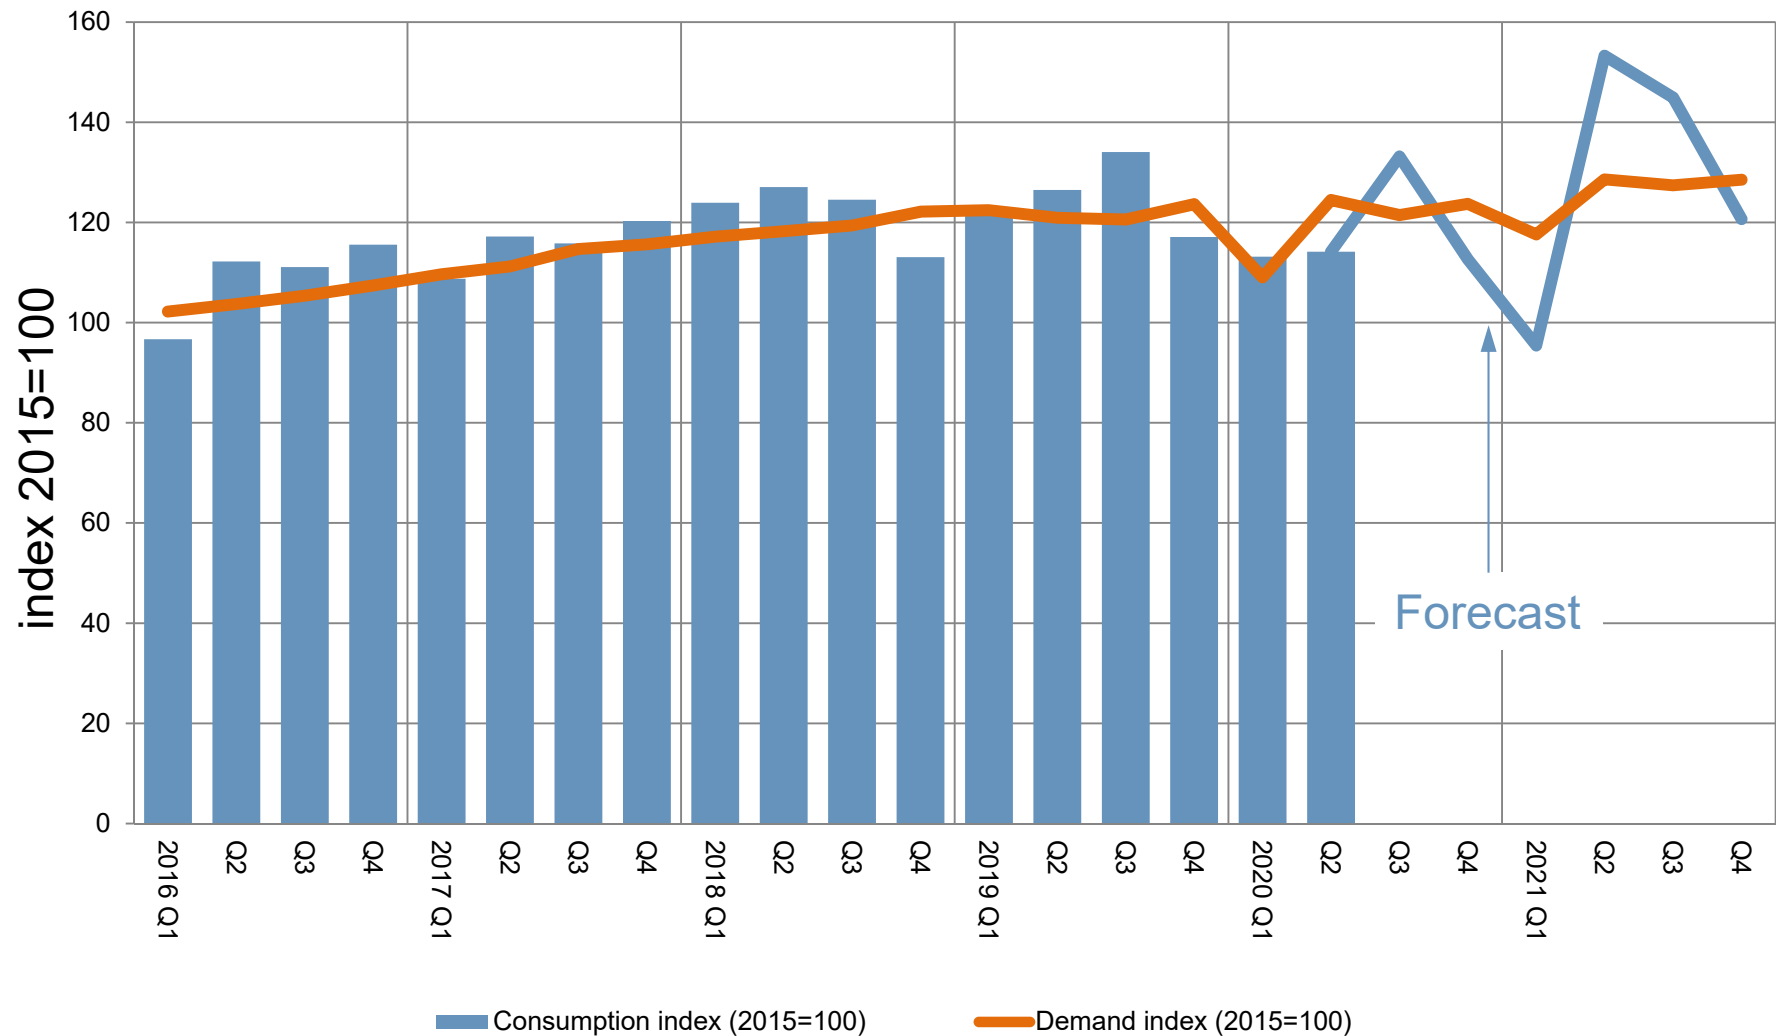

Global consolidation

Stainless steel **cold rolled** flat product consumption index and demand index development [2015=100]

Global consolidation

Stainless steel hot rolled flat product consumption index and demand index development [2015=100]

Global consolidation

Stainless steel **long product** consumption index and demand index development [2015=100]

Global consolidation

Stainless steel **all products** consumption index and demand index development [2015=100]