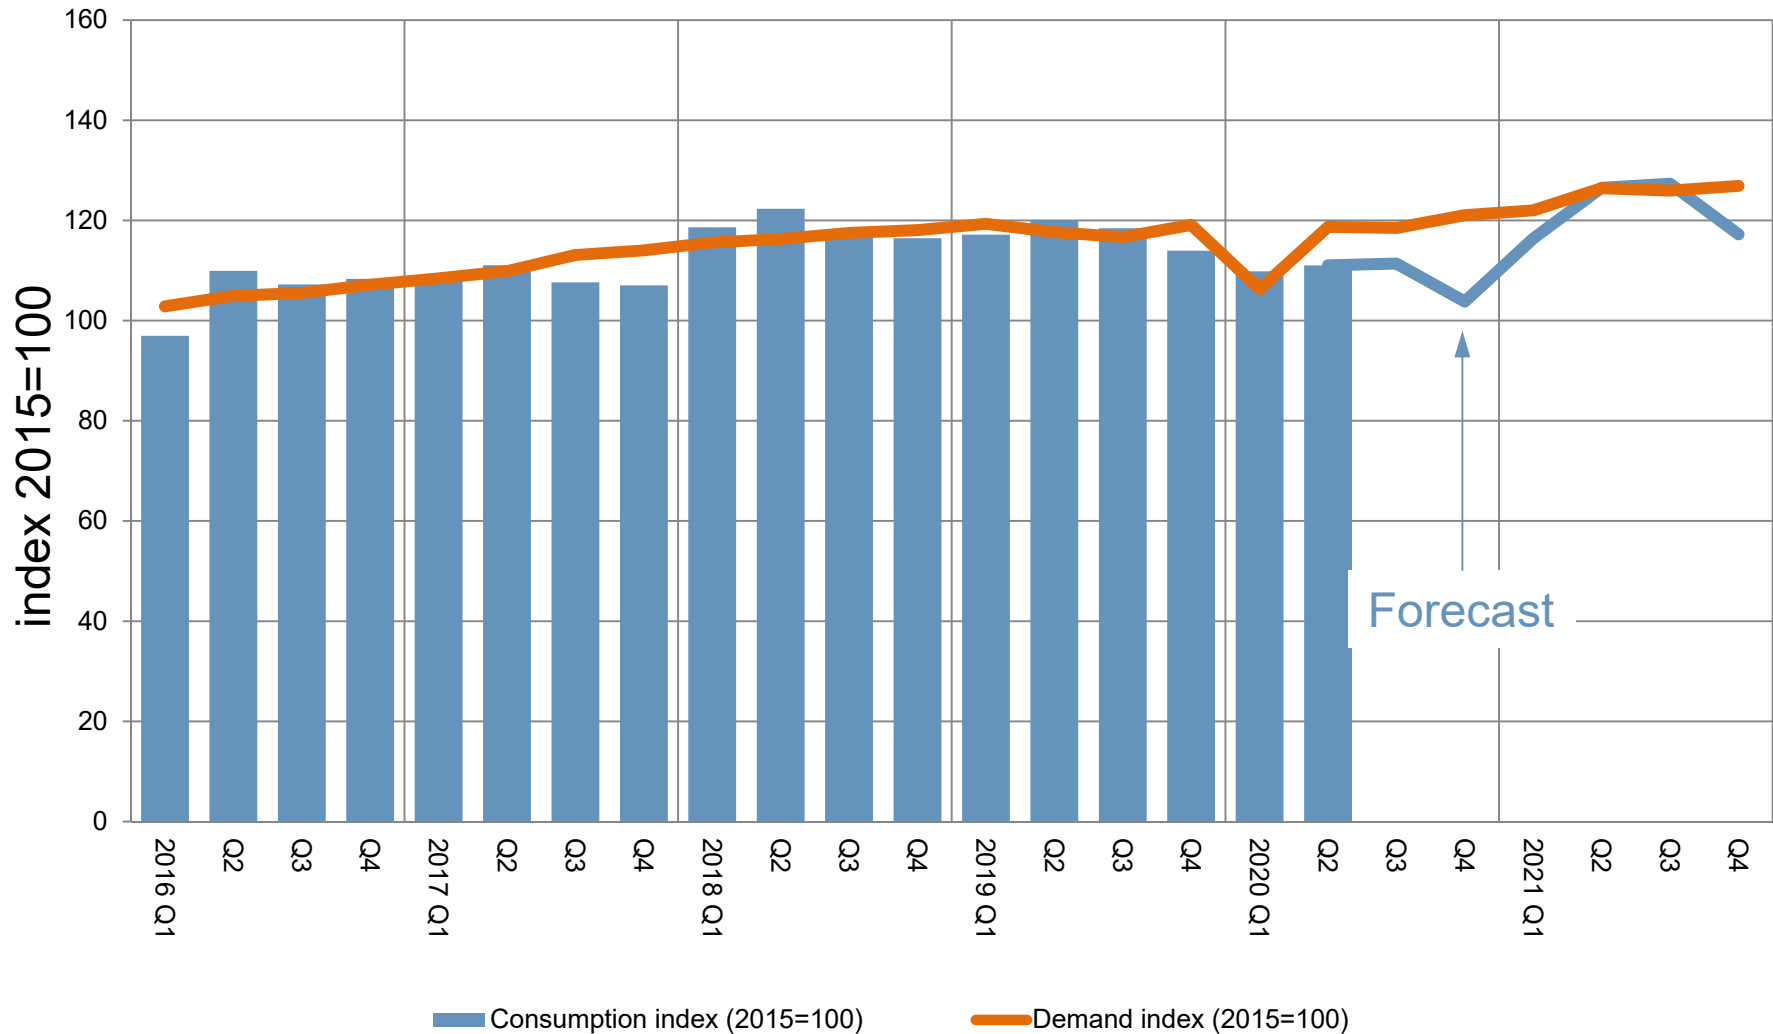

Global consolidation

Stainless steel **cold rolled** flat product consumption index and demand index development [2015=100]

Global consolidation

Stainless steel hot rolled flat product consumption index and demand index development [2015=100]

Global consolidation

Stainless steel **long product** consumption index and demand index development [2015=100]

Global consolidation

Stainless steel **all products** consumption index and demand index development [2015=100]