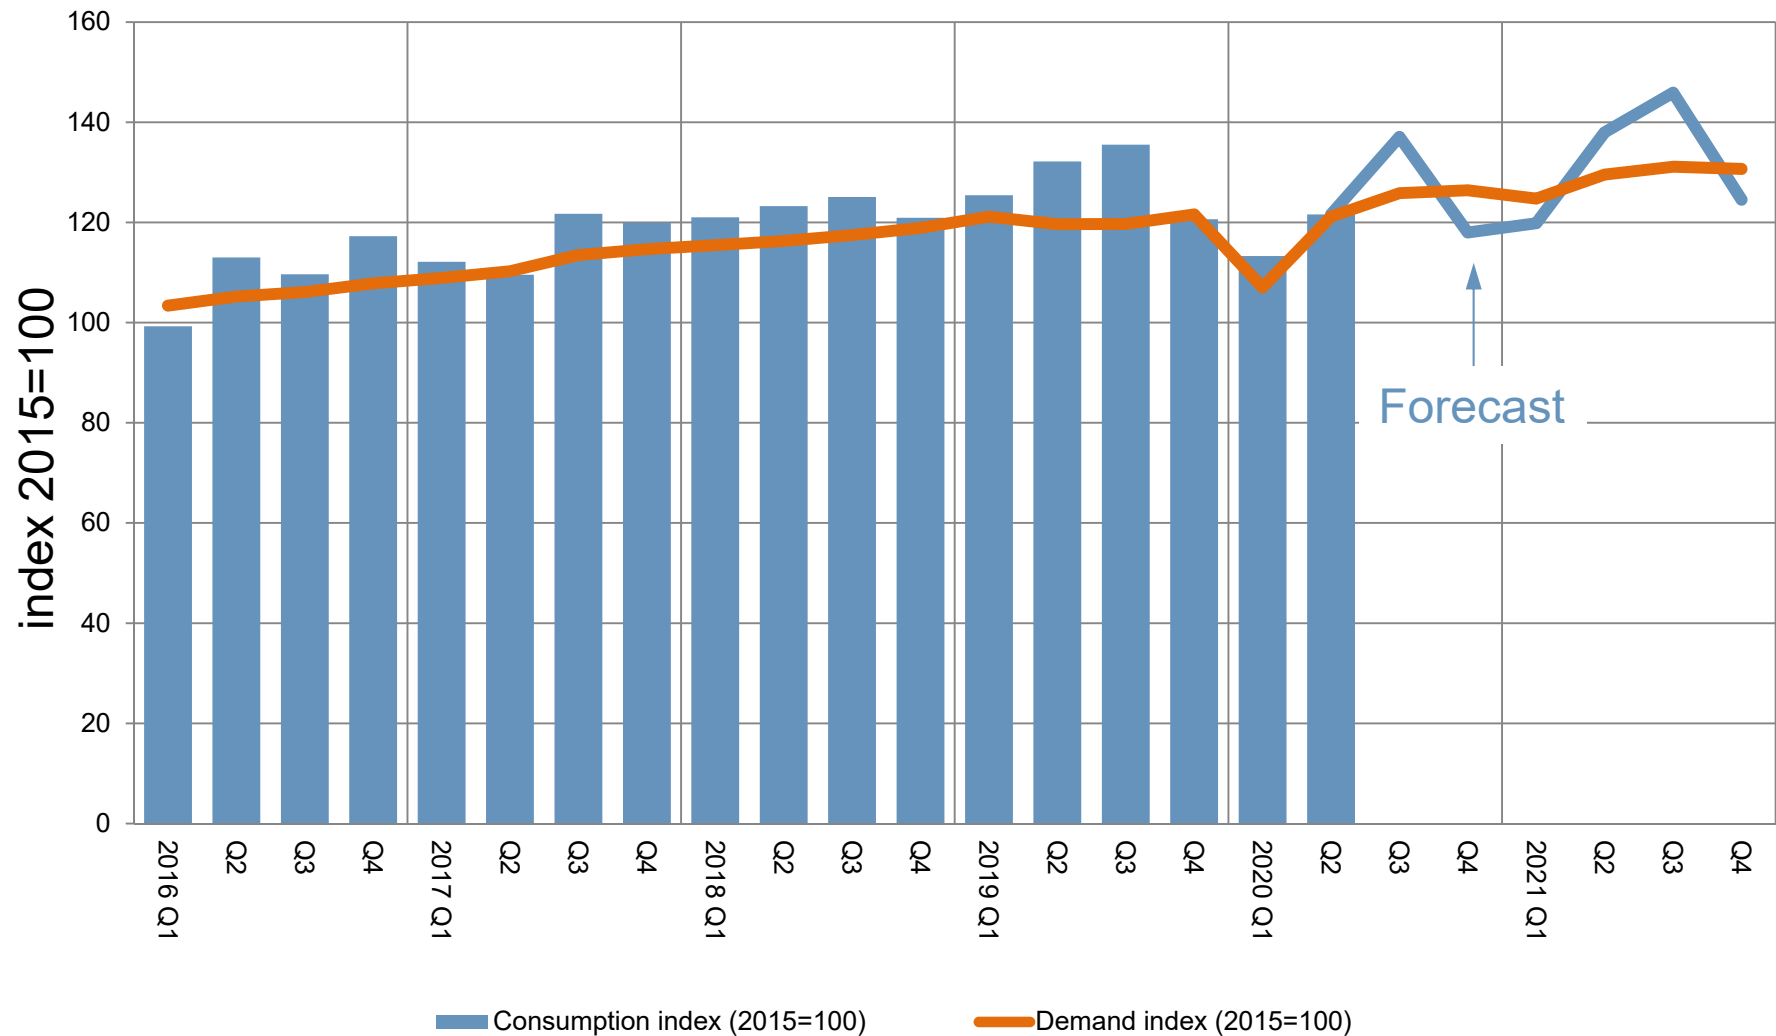

Global consolidation

Stainless steel **cold rolled** flat product consumption index and demand index development [2015=100]

Global consolidation

Stainless steel hot rolled flat product consumption index and demand index development [2015=100]

Global consolidation

Stainless steel **long product** consumption index and demand index development [2015=100]

Global consolidation

Stainless steel **all products** consumption index and demand index development [2015=100]