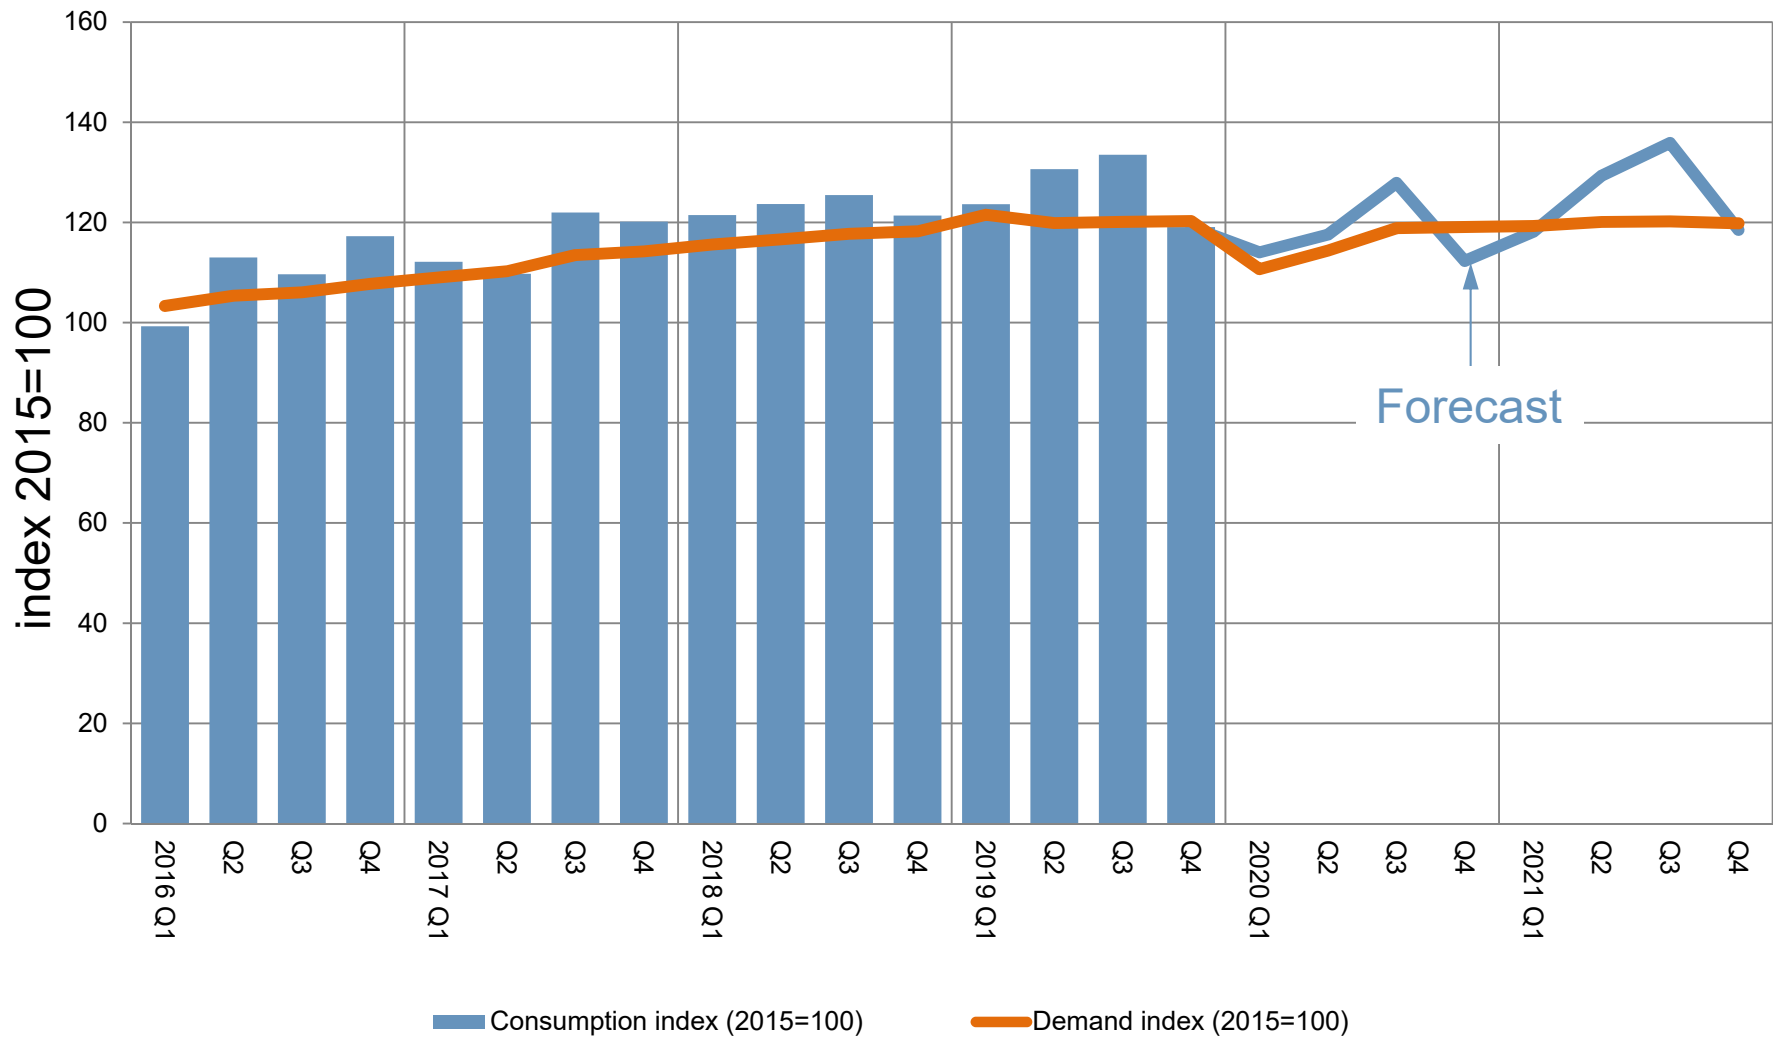

Global consolidation

Stainless steel **cold rolled** flat product consumption index and demand index development [2015=100]

Global consolidation

Stainless steel hot rolled flat product consumption index and demand index development [2015=100]

Global consolidation

Stainless steel **long product** consumption index and demand index development [2015=100]

Global consolidation

Stainless steel **all products** consumption index and demand index development [2015=100]