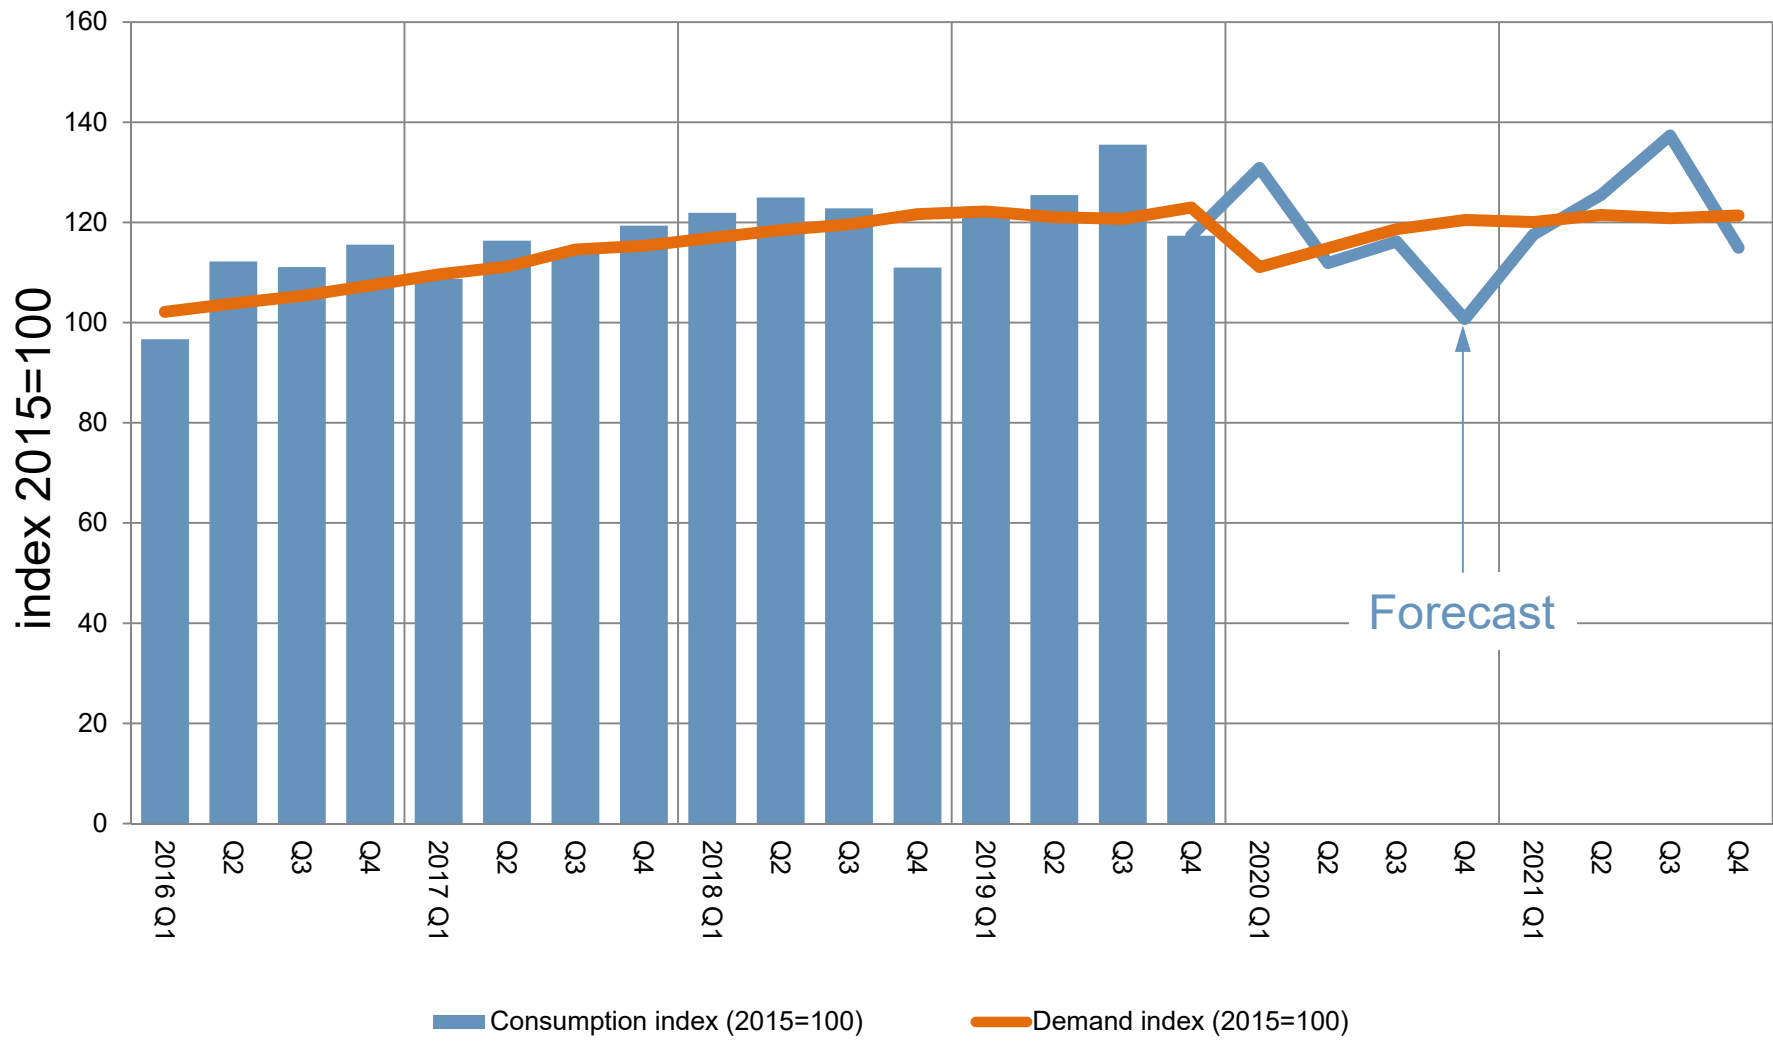

Global consolidation

Stainless steel **cold rolled** flat product consumption index and demand index development [2015=100]

Global consolidation

Stainless steel hot rolled flat product consumption index and demand index development [2015=100]

Global consolidation

Stainless steel **long product** consumption index and demand index development [2015=100]

Global consolidation

Stainless steel **all products** consumption index and demand index development [2015=100]