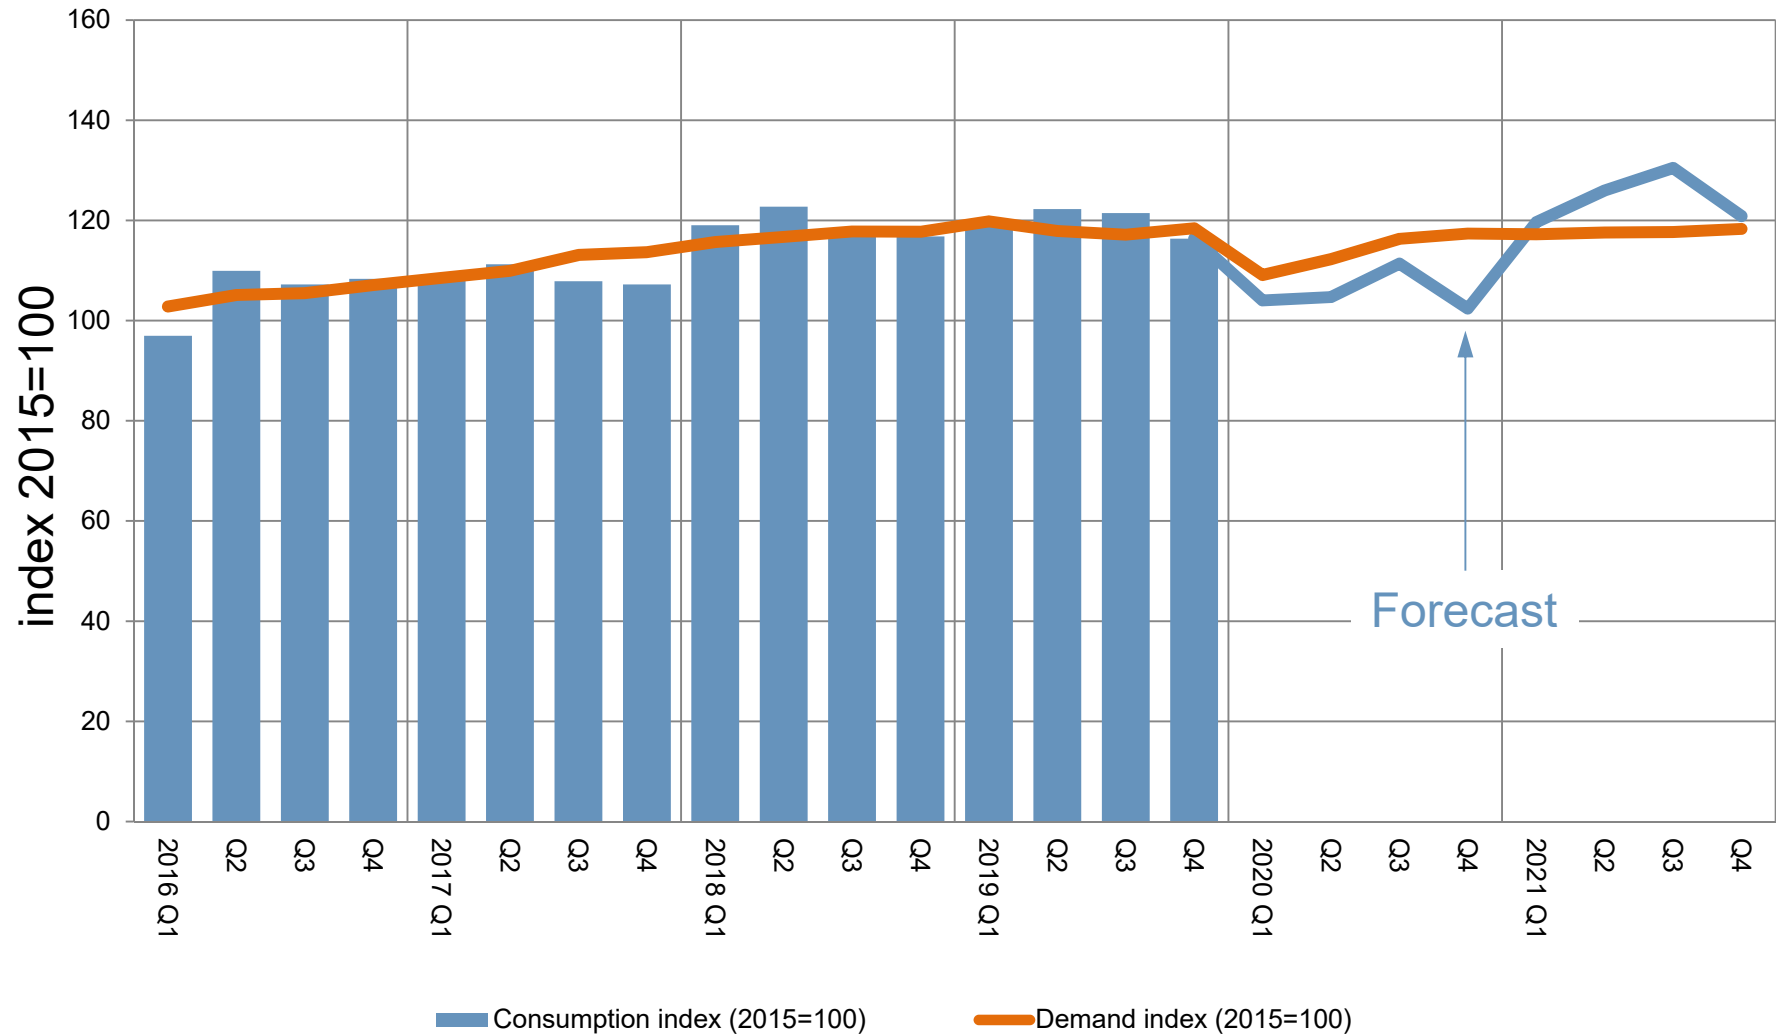

Global consolidation

Stainless steel **cold rolled** flat product consumption index and demand index development [2015=100]

Global consolidation

Stainless steel hot rolled flat product consumption index and demand index development [2015=100]

Global consolidation

Stainless steel **long product** consumption index and demand index development [2015=100]

Global consolidation

Stainless steel **all products** consumption index and demand index development [2015=100]