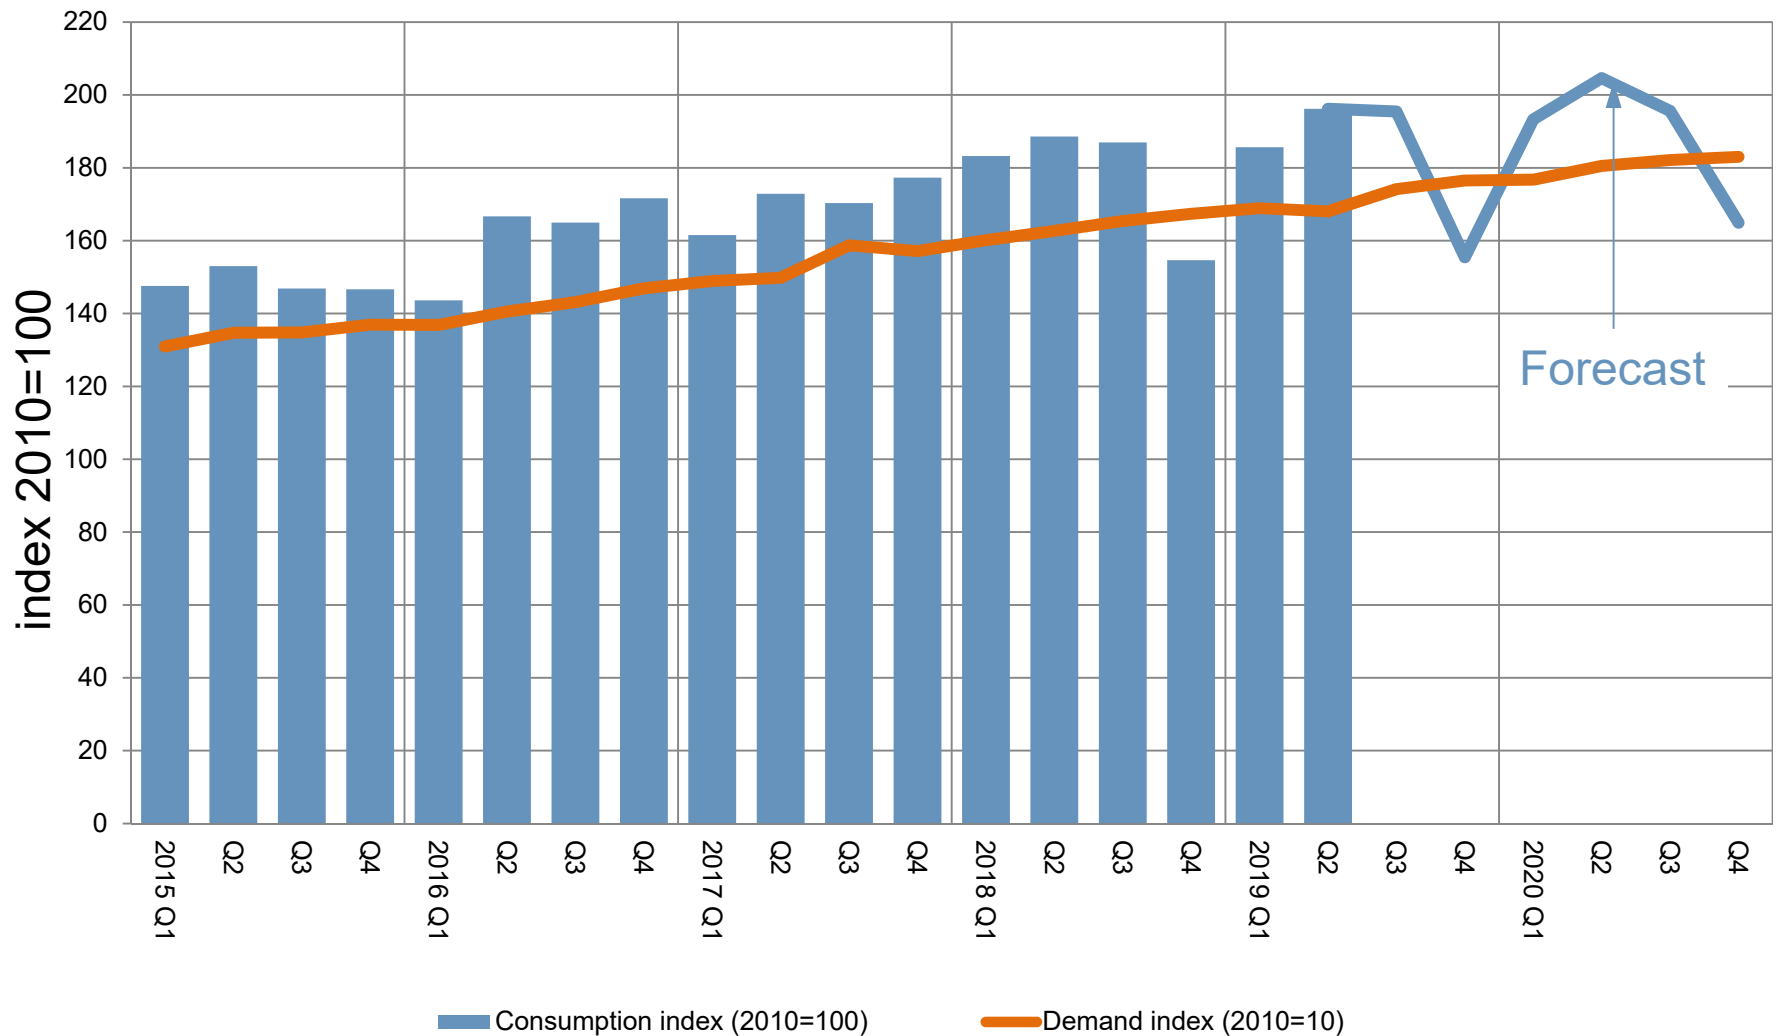

Global consolidation

Stainless steel **cold rolled** flat product consumption index and demand index development [2010=100]

Global consolidation

Stainless steel hot rolled flat product consumption index and demand index development [2010=100]

Global consolidation

Stainless steel **long product** consumption index and demand index development [2010=100]

Global consolidation

Stainless steel **all products** consumption index and demand index development [2010=100]