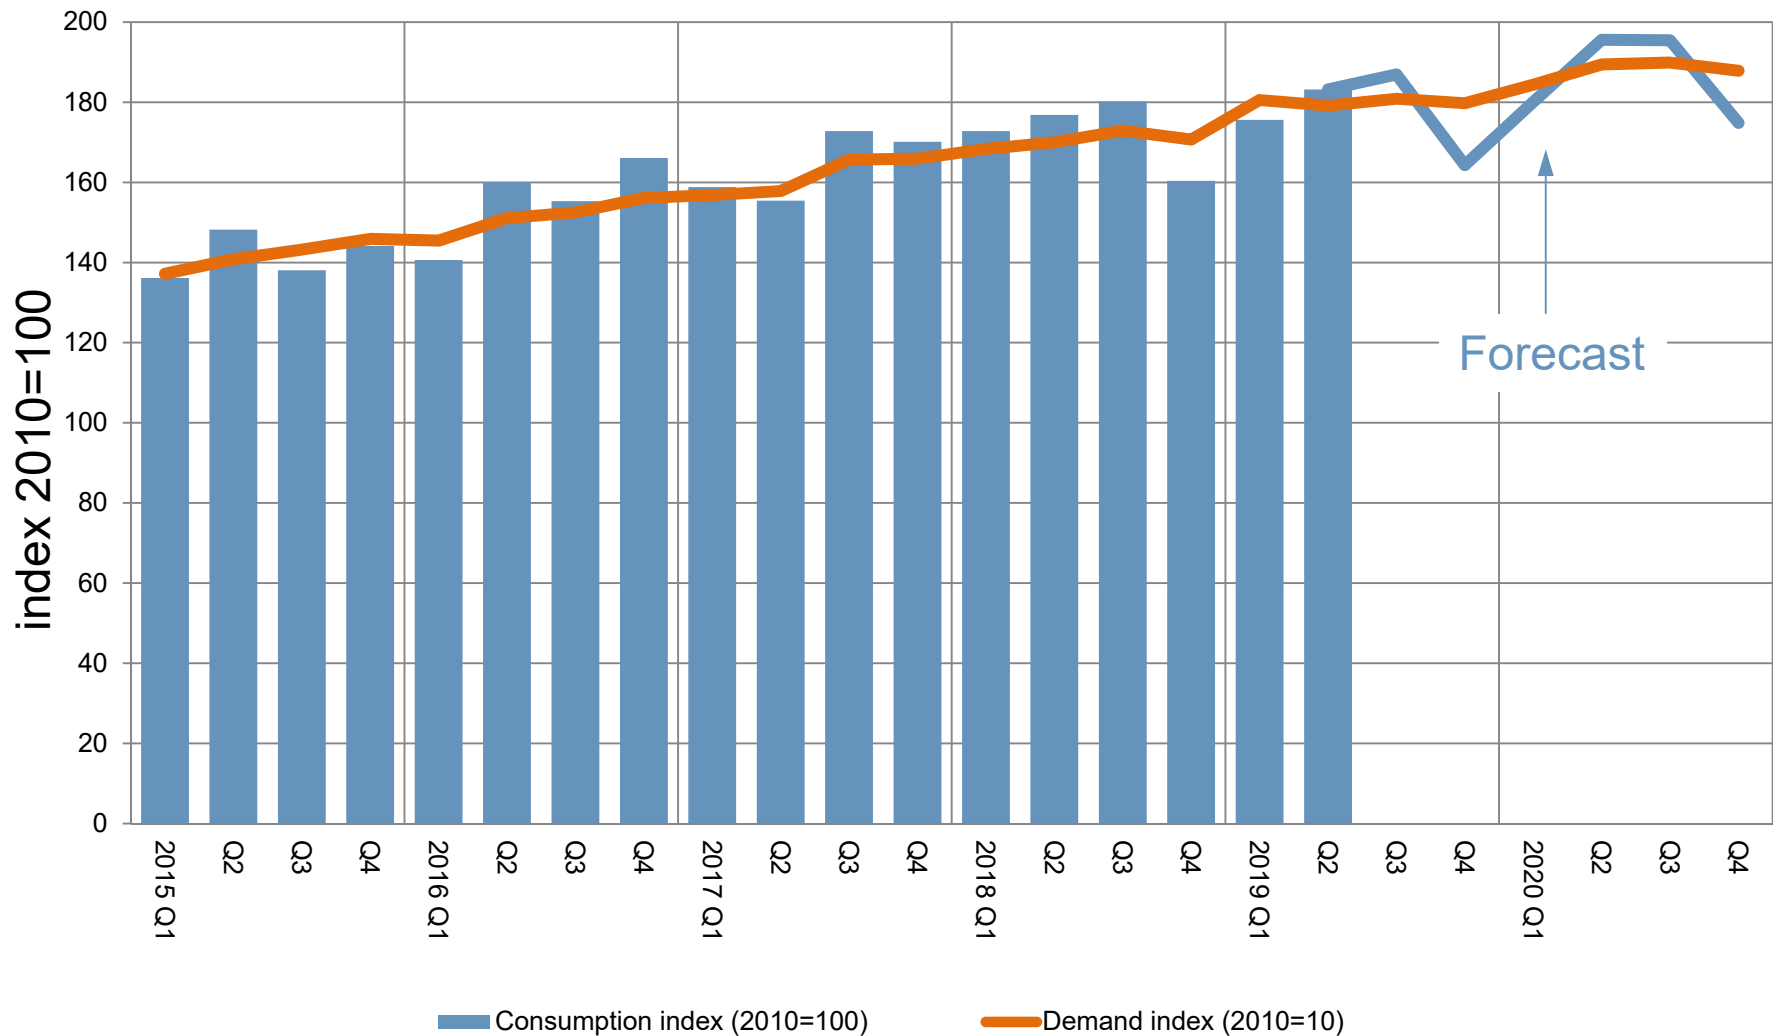

Global consolidation

Stainless steel **cold rolled** flat product consumption index and demand index development [2010=100]

Global consolidation

Stainless steel hot rolled flat product consumption index and demand index development [2010=100]

Global consolidation

Stainless steel **long product** consumption index and demand index development [2010=100]

Global consolidation

Stainless steel **all products** consumption index and demand index development [2010=100]