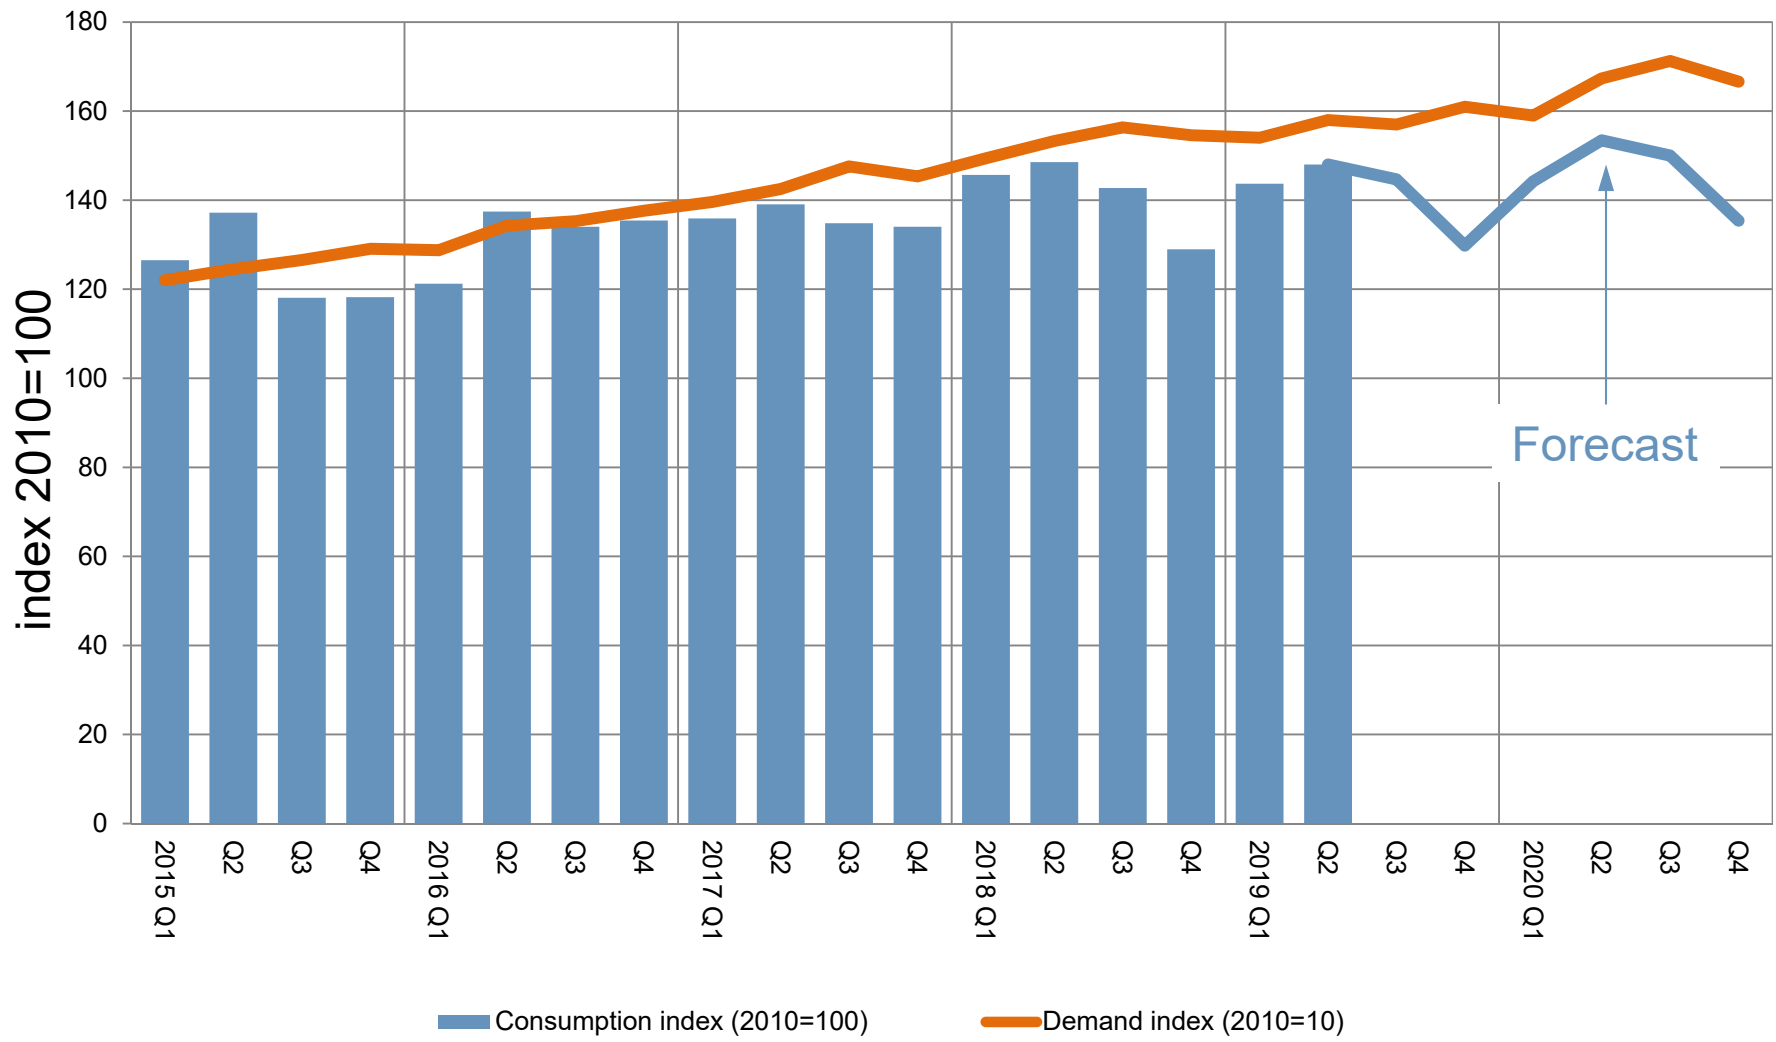

Global consolidation

Stainless steel **cold rolled** flat product consumption index and demand index development [2010=100]

Global consolidation

Stainless steel hot rolled flat product consumption index and demand index development [2010=100]

Global consolidation

Stainless steel **long product** consumption index and demand index development [2010=100]

Global consolidation

Stainless steel **all products** consumption index and demand index development [2010=100]