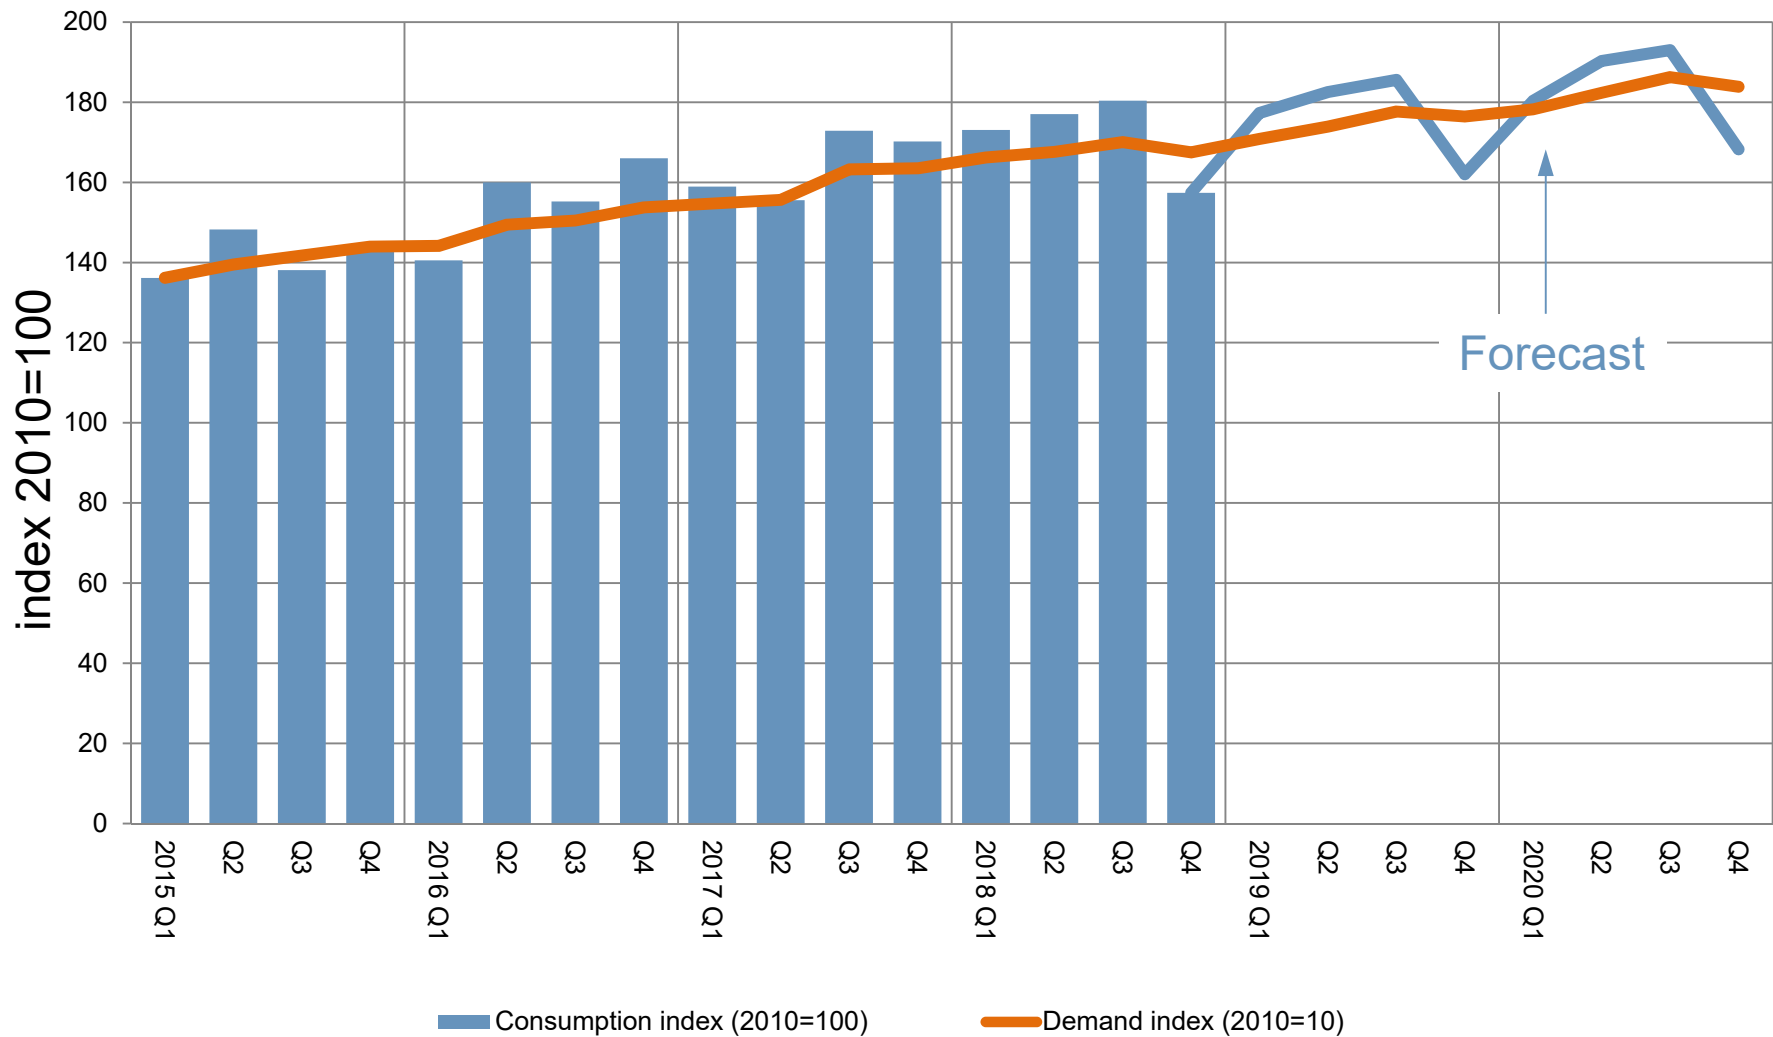

# Global consolidation

Stainless steel **cold rolled** flat product consumption index and demand index development [2010=100]

# Global consolidation

Stainless steel hot rolled flat product consumption index and demand index development [2010=100]