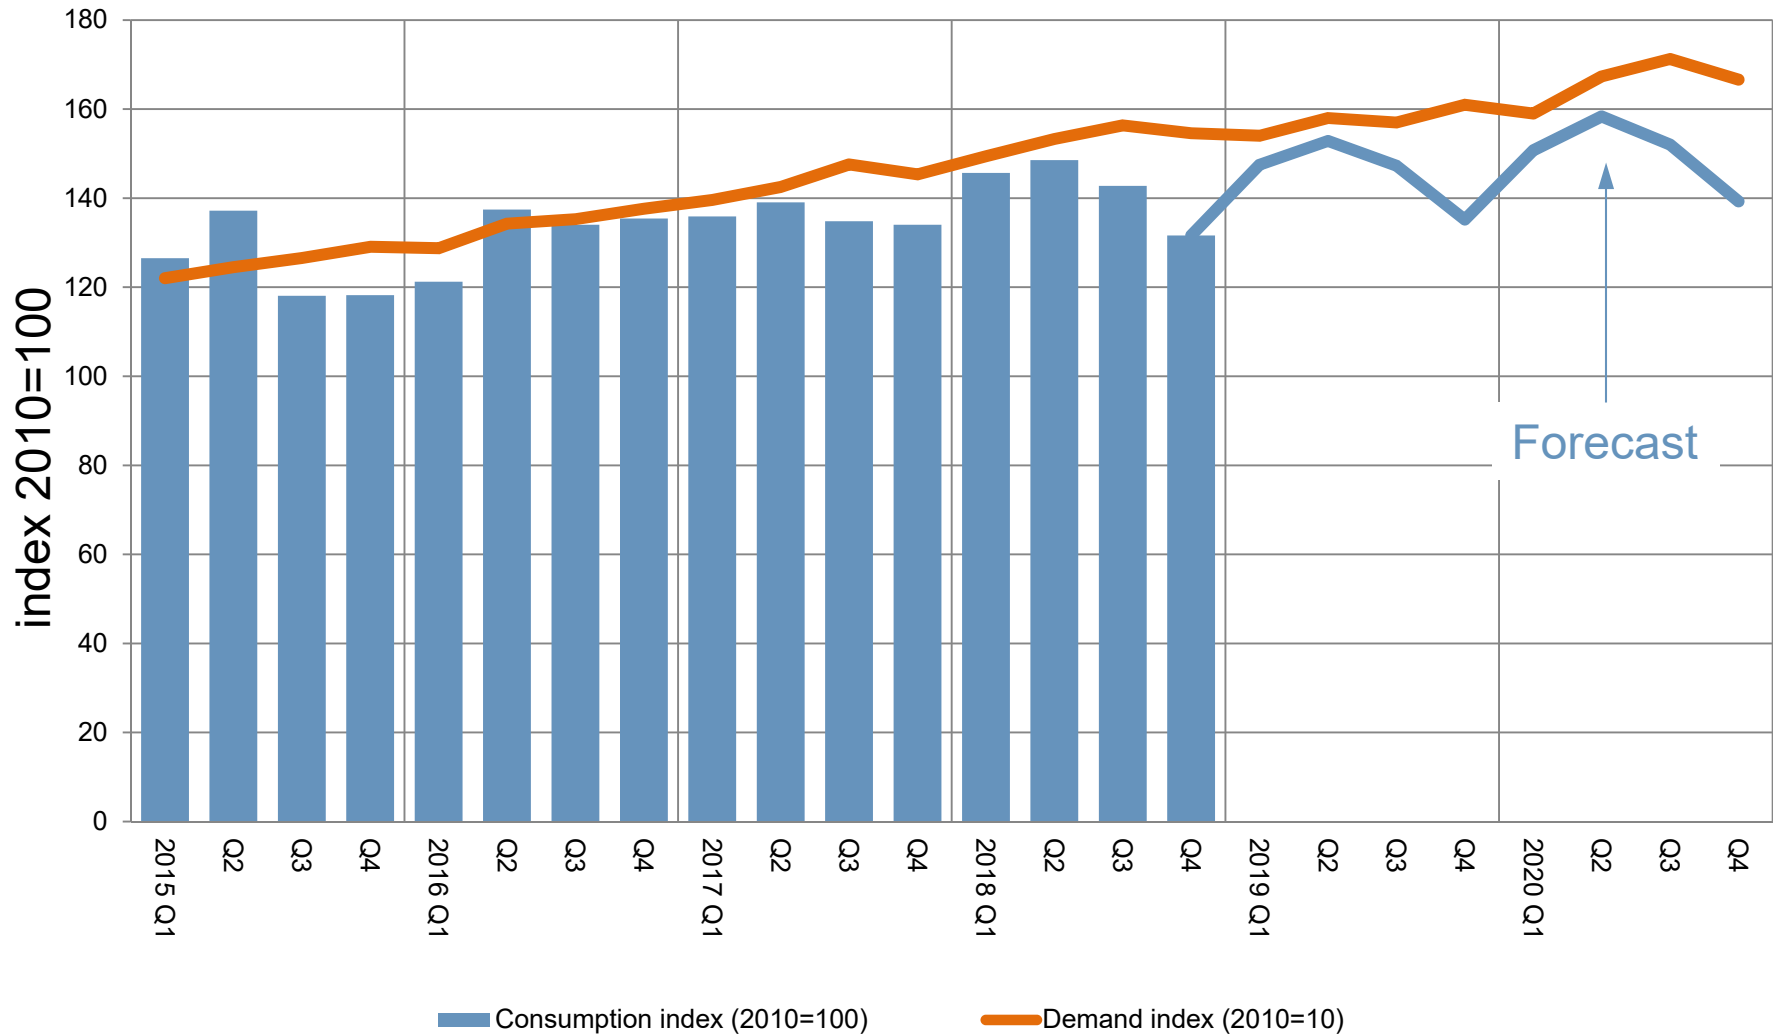

Global consolidation

Stainless steel **long product** consumption index and demand index development [2010=100]