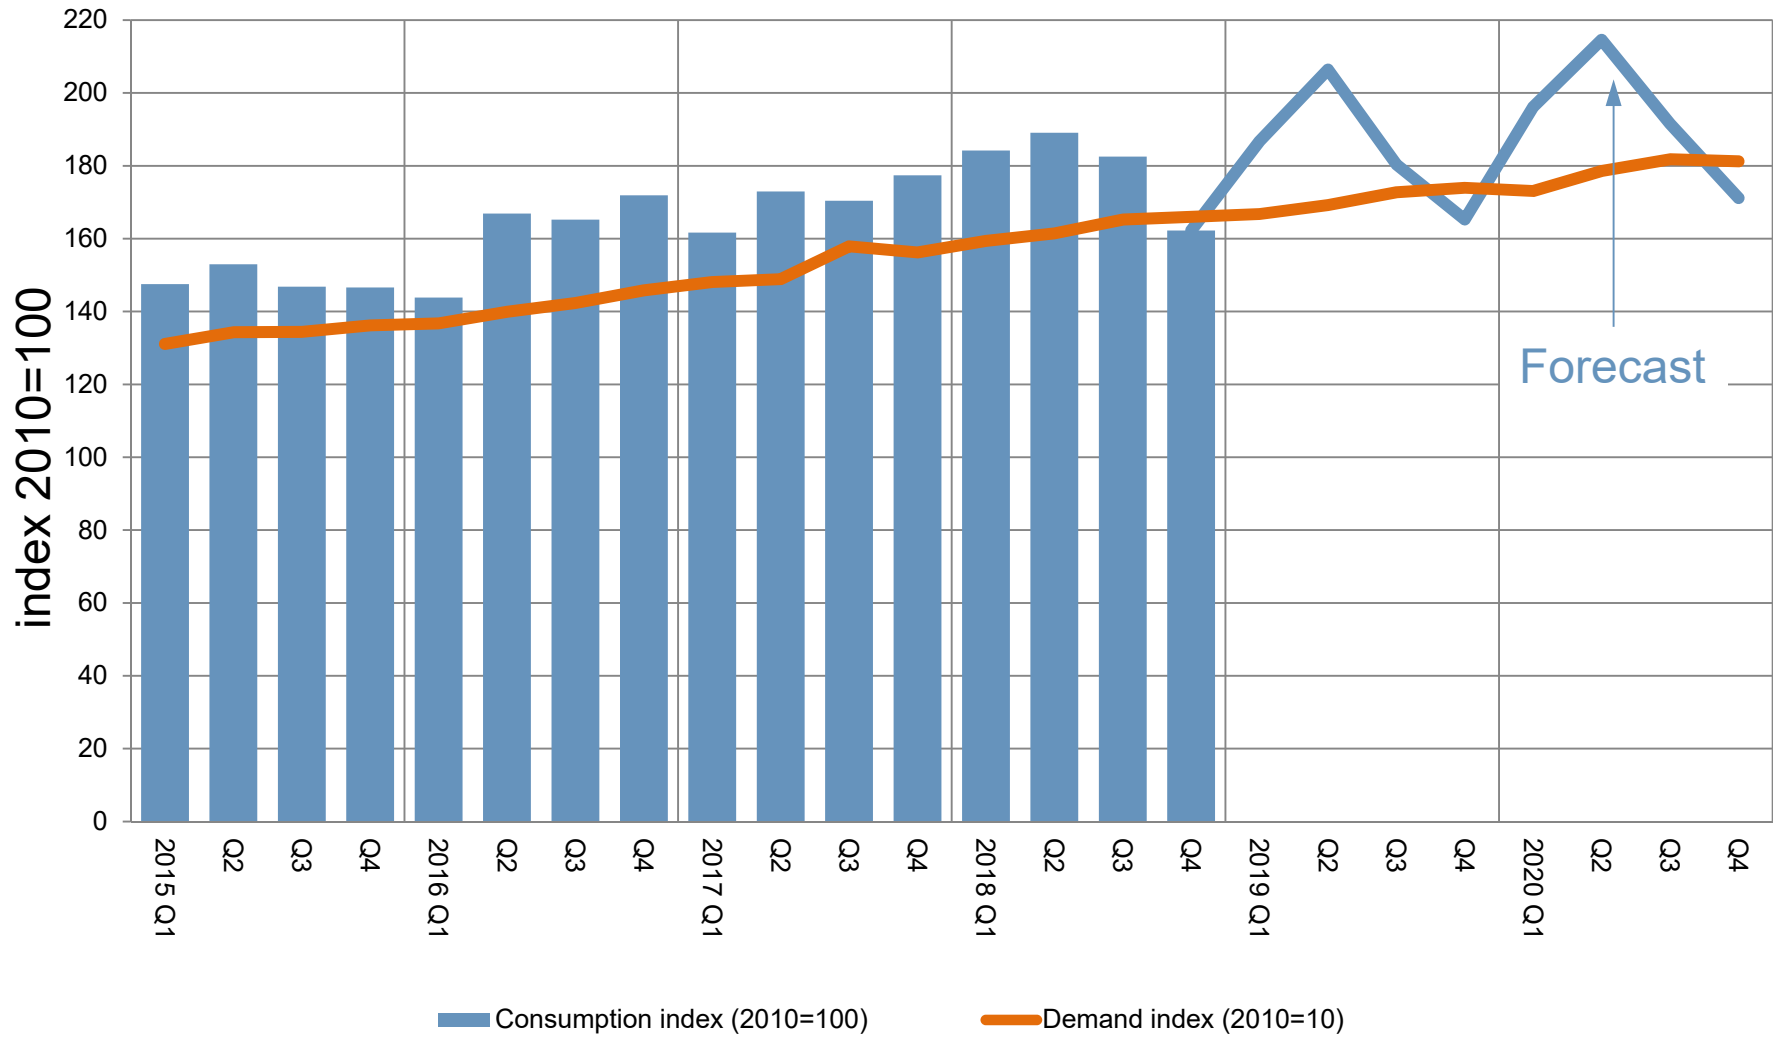

# Global consolidation

Stainless steel **cold rolled** flat product consumption index and demand index development [2010=100]

# Global consolidation

Stainless steel hot rolled flat product consumption index and demand index development [2010=100]