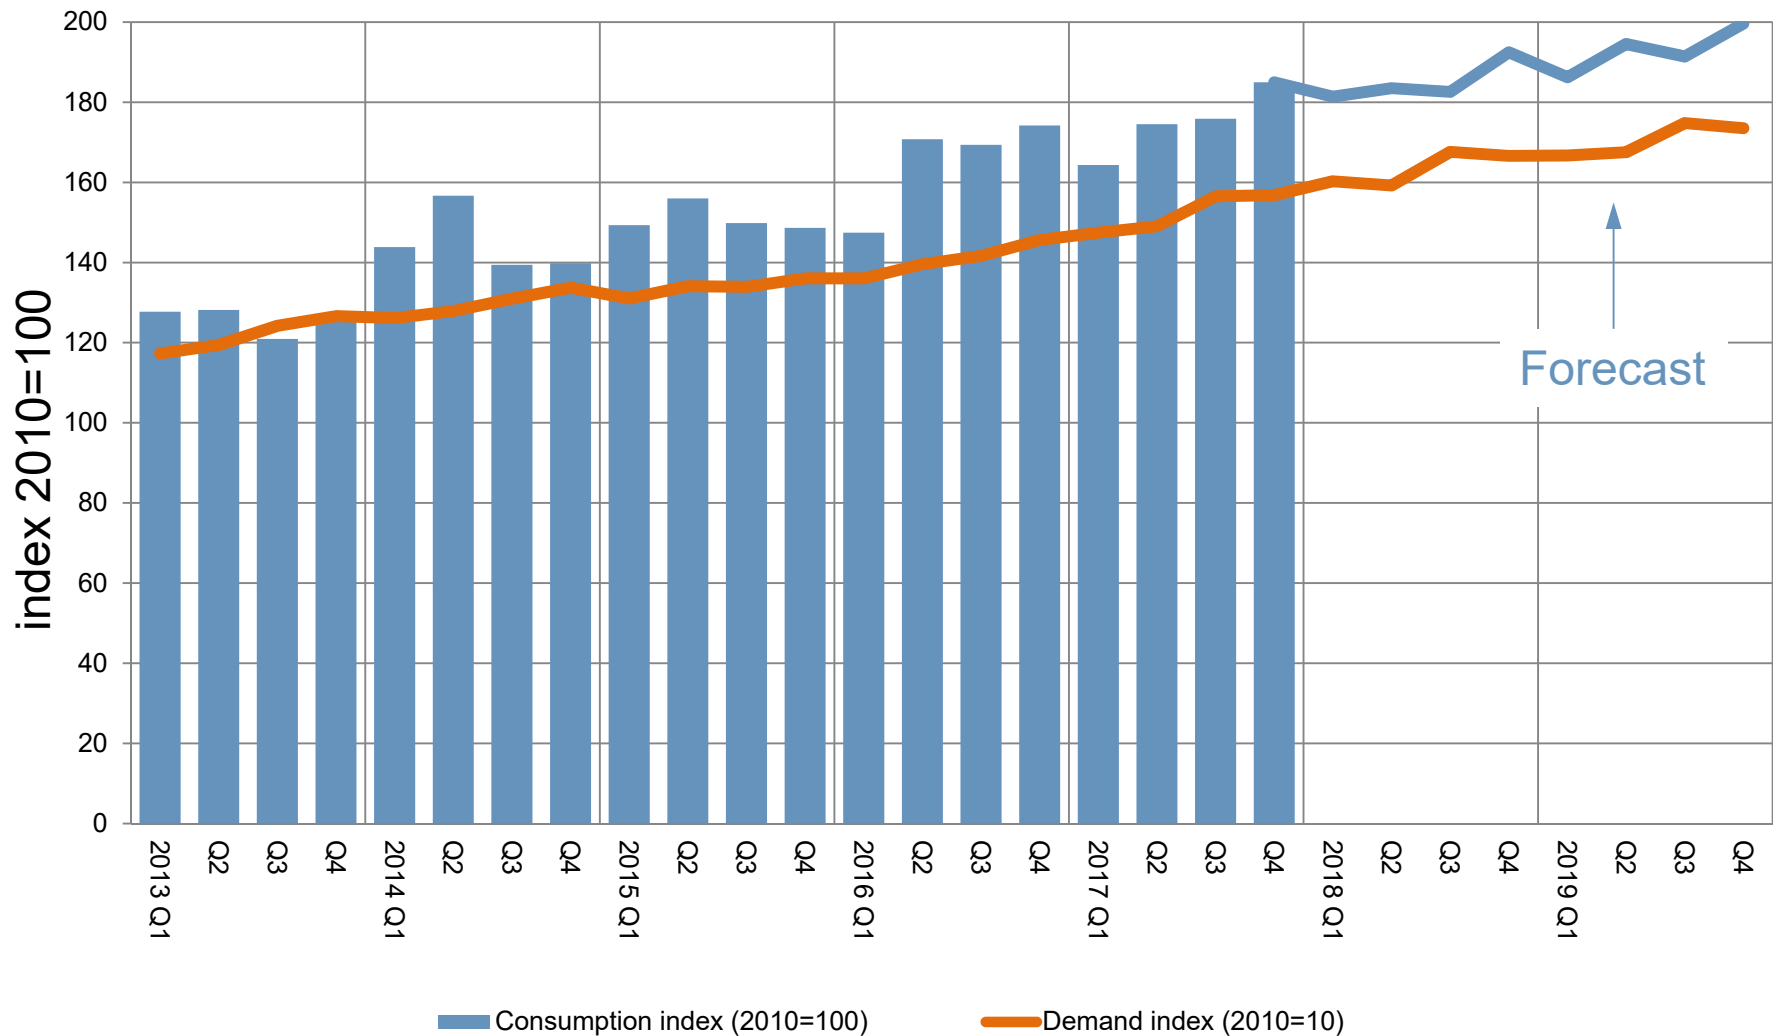

Global consolidation

Stainless steel **cold rolled** flat product consumption index and demand index development [2010=100]

Global consolidation

Stainless steel hot rolled flat product consumption index and demand index development [2010=100]

Global consolidation

Stainless steel **long product** consumption index and demand index development [2010=100]

Global consolidation

Stainless steel **all products** consumption index and demand index development [2010=100]