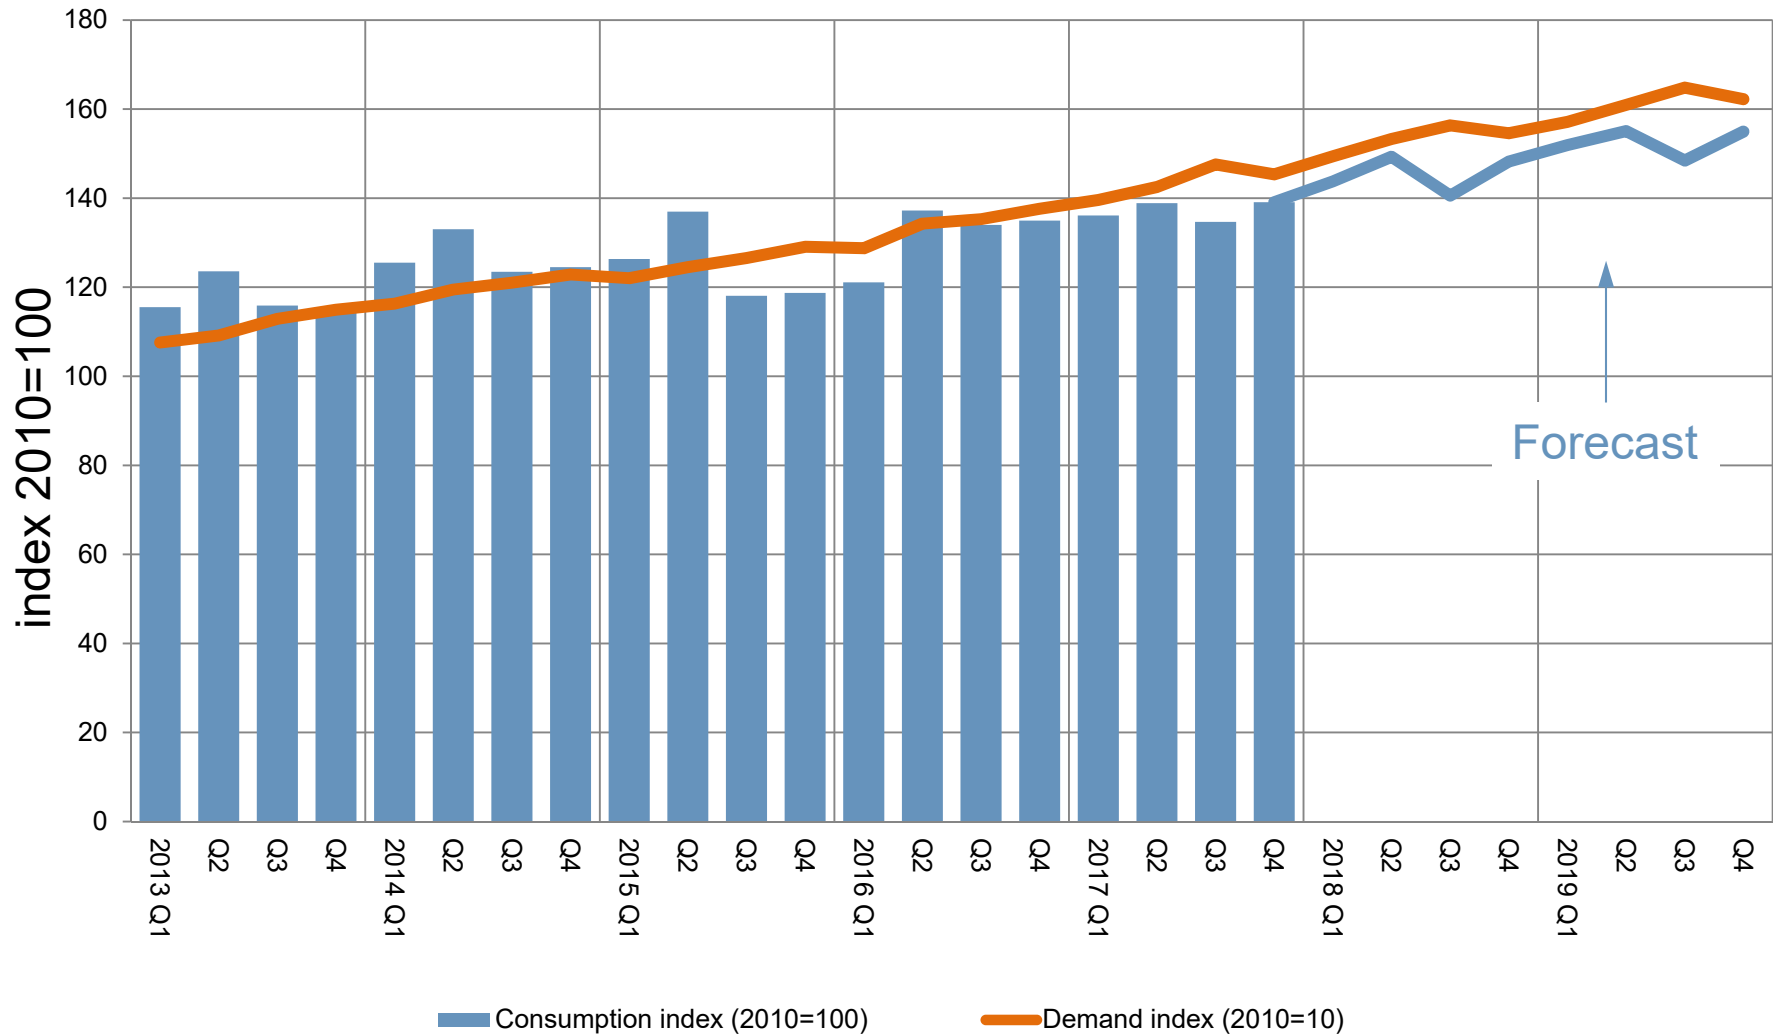

Global consolidation

Stainless steel **cold rolled** flat product consumption index and demand index development [2010=100]

Global consolidation

Stainless steel hot rolled flat product consumption index and demand index development [2010=100]

Global consolidation

Stainless steel **long product** consumption index and demand index development [2010=100]

Global consolidation

Stainless steel **all products** consumption index and demand index development [2010=100]