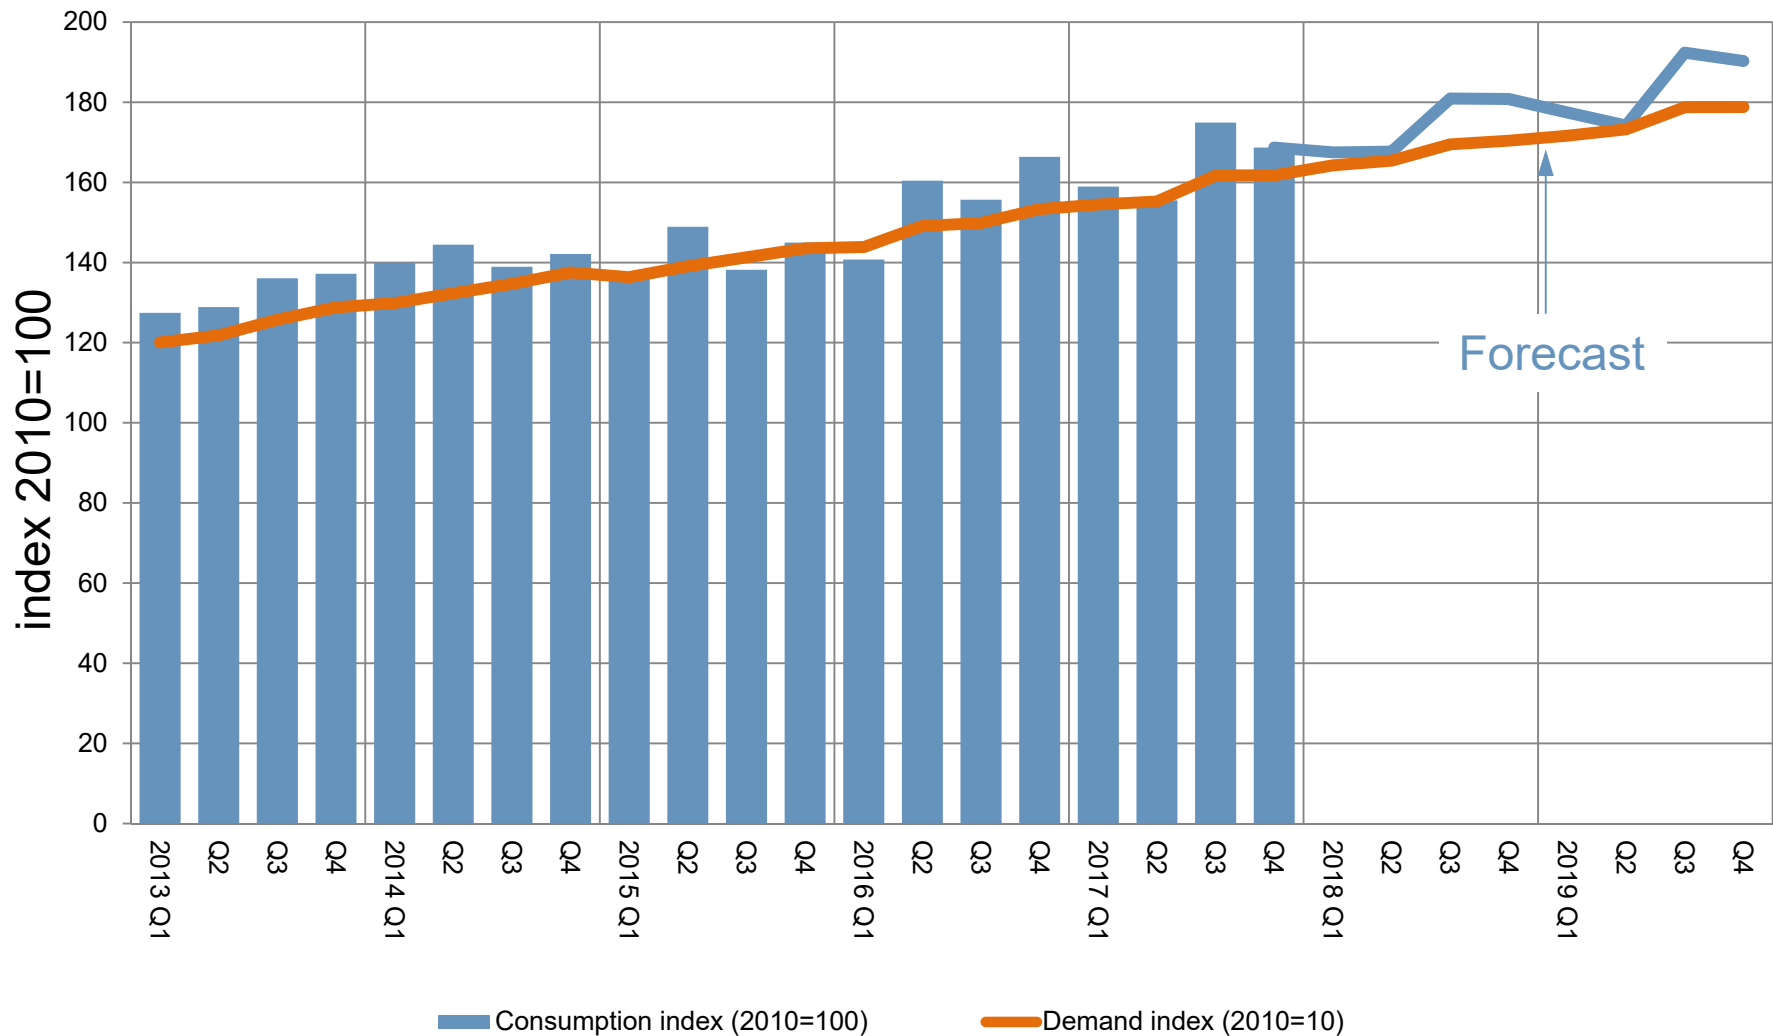

Global consolidation

Stainless steel **cold rolled** flat product consumption index and demand index development [2010=100]

Global consolidation

Stainless steel hot rolled flat product consumption index and demand index development [2010=100]

Global consolidation

Stainless steel **long product** consumption index and demand index development [2010=100]

Global consolidation

Stainless steel **all products** consumption index and demand index development [2010=100]