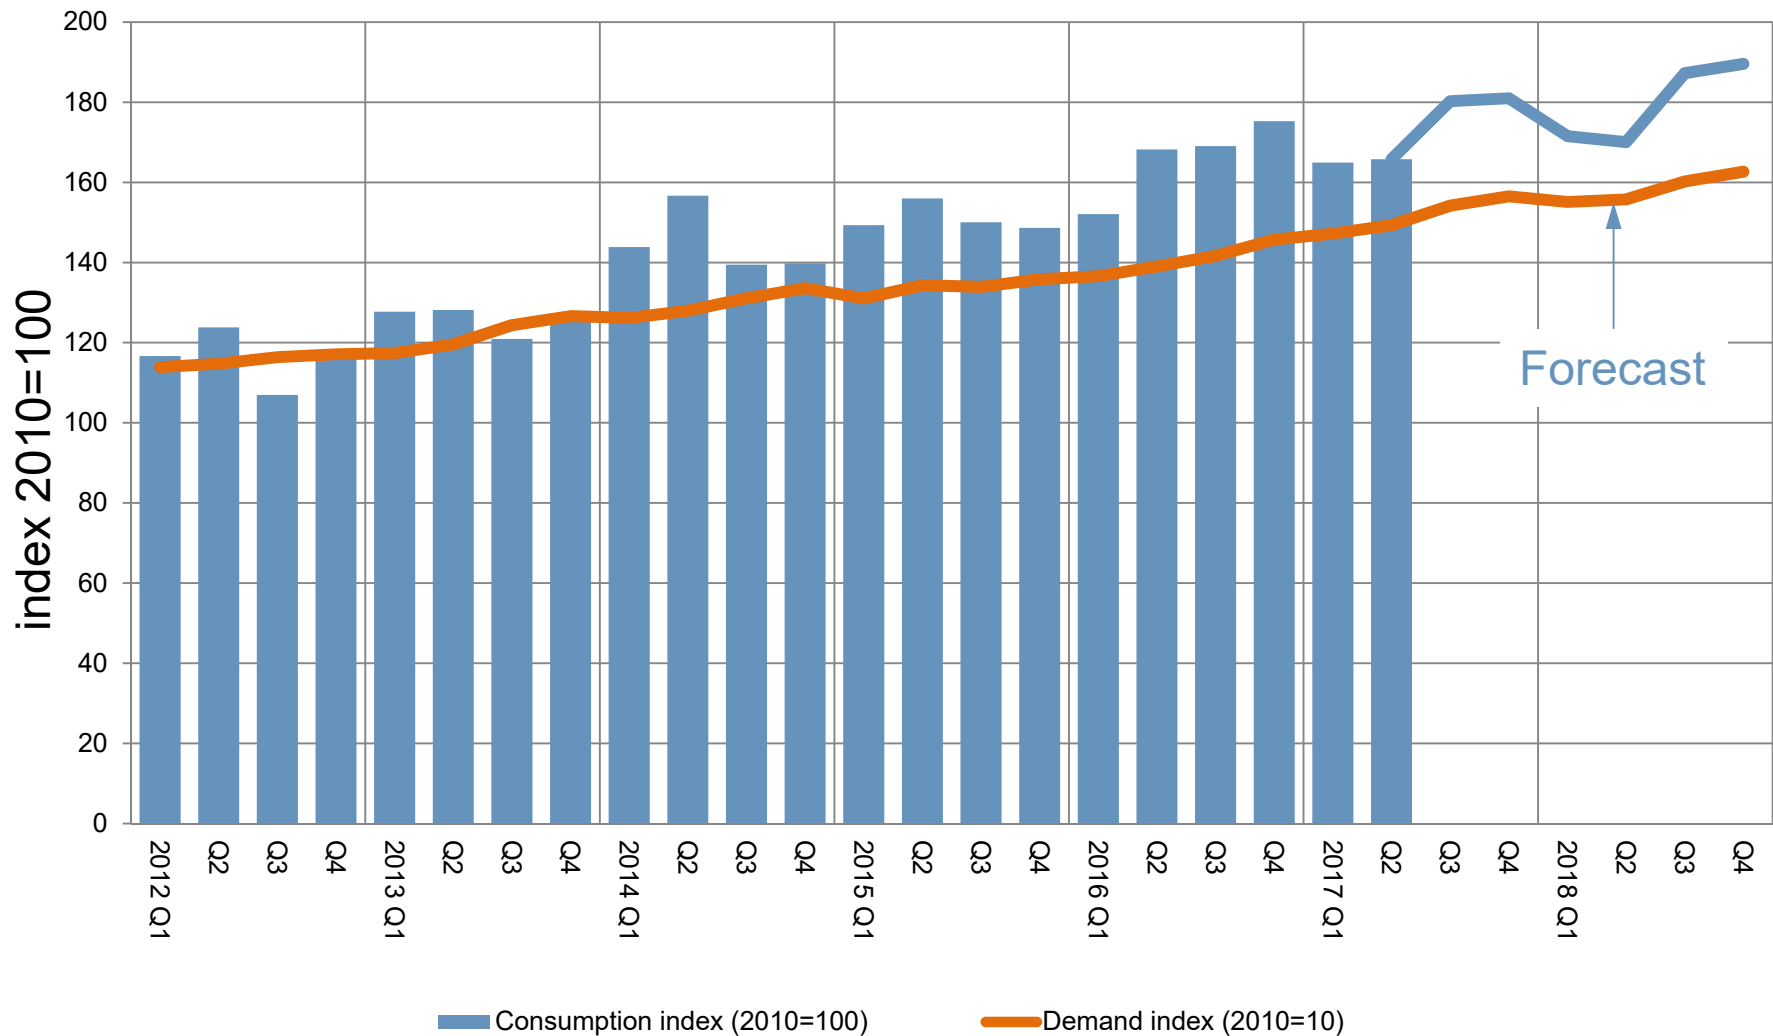

Global consolidation

Stainless steel **cold rolled** flat product consumption index and demand index development [2010=100]

Global consolidation

Stainless steel hot rolled flat product consumption index and demand index development [2010=100]

Global consolidation

Stainless steel **long product** consumption index and demand index development [2010=100]

Global consolidation

Stainless steel **all products** consumption index and demand index development [2010=100]