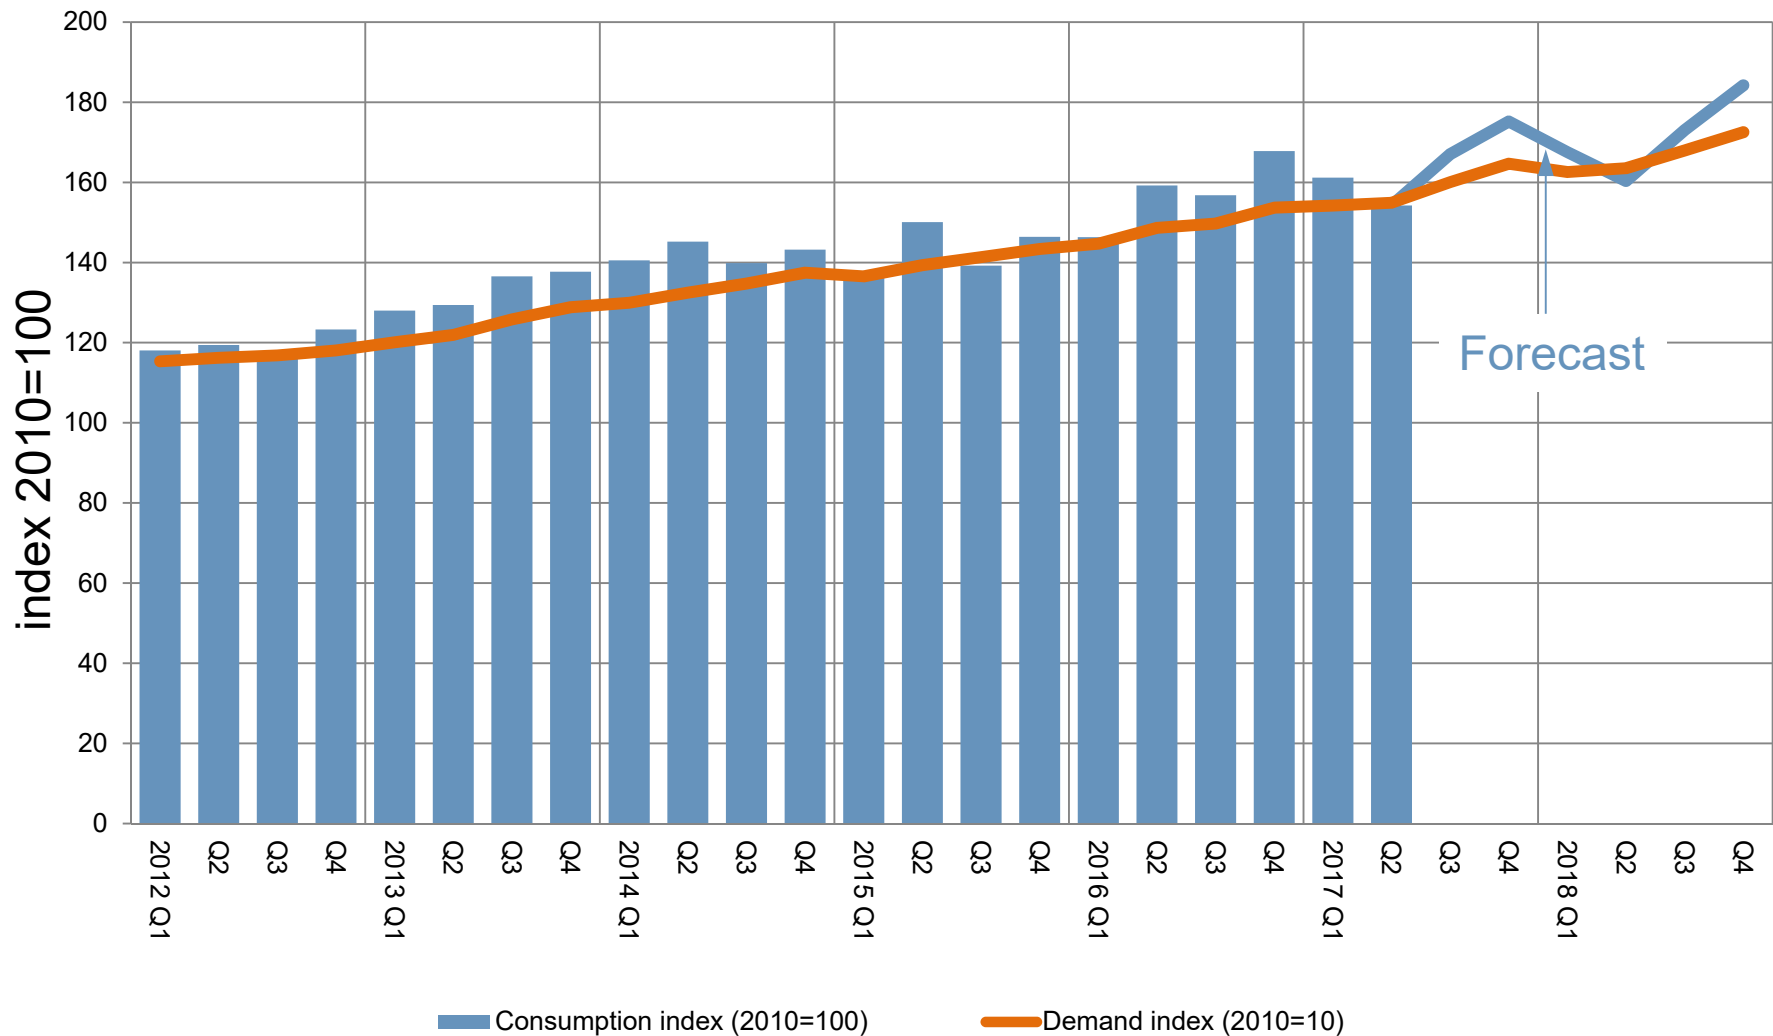

Global consolidation

Stainless steel **cold rolled** flat product consumption index and demand index development [2010=100]

Global consolidation

Stainless steel hot rolled flat product consumption index and demand index development [2010=100]

Global consolidation

Stainless steel **long product** consumption index and demand index development [2010=100]

Global consolidation

Stainless steel **all products** consumption index and demand index development [2010=100]