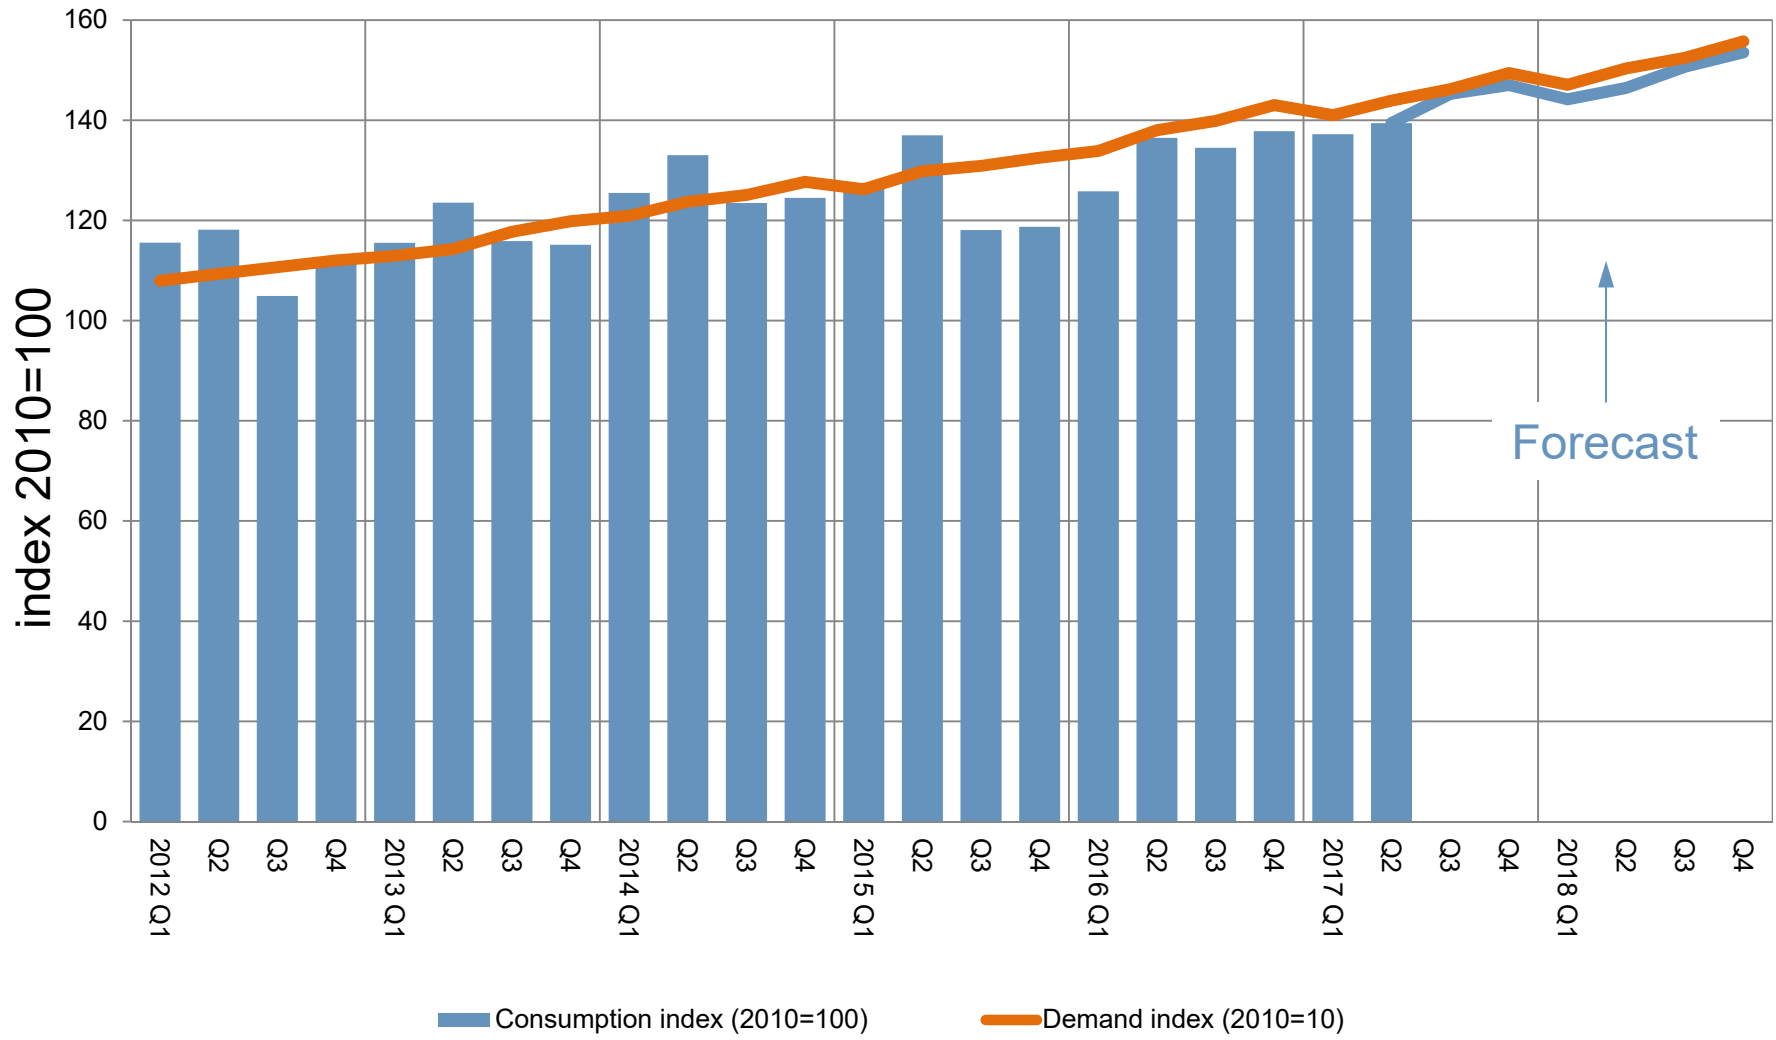

Global consolidation

Stainless steel **cold rolled** flat product consumption index and demand index development [2010=100]

Global consolidation

Stainless steel hot rolled flat product consumption index and demand index development [2010=100]

Global consolidation

Stainless steel **long product** consumption index and demand index development [2010=100]

Global consolidation

Stainless steel **all products** consumption index and demand index development [2010=100]