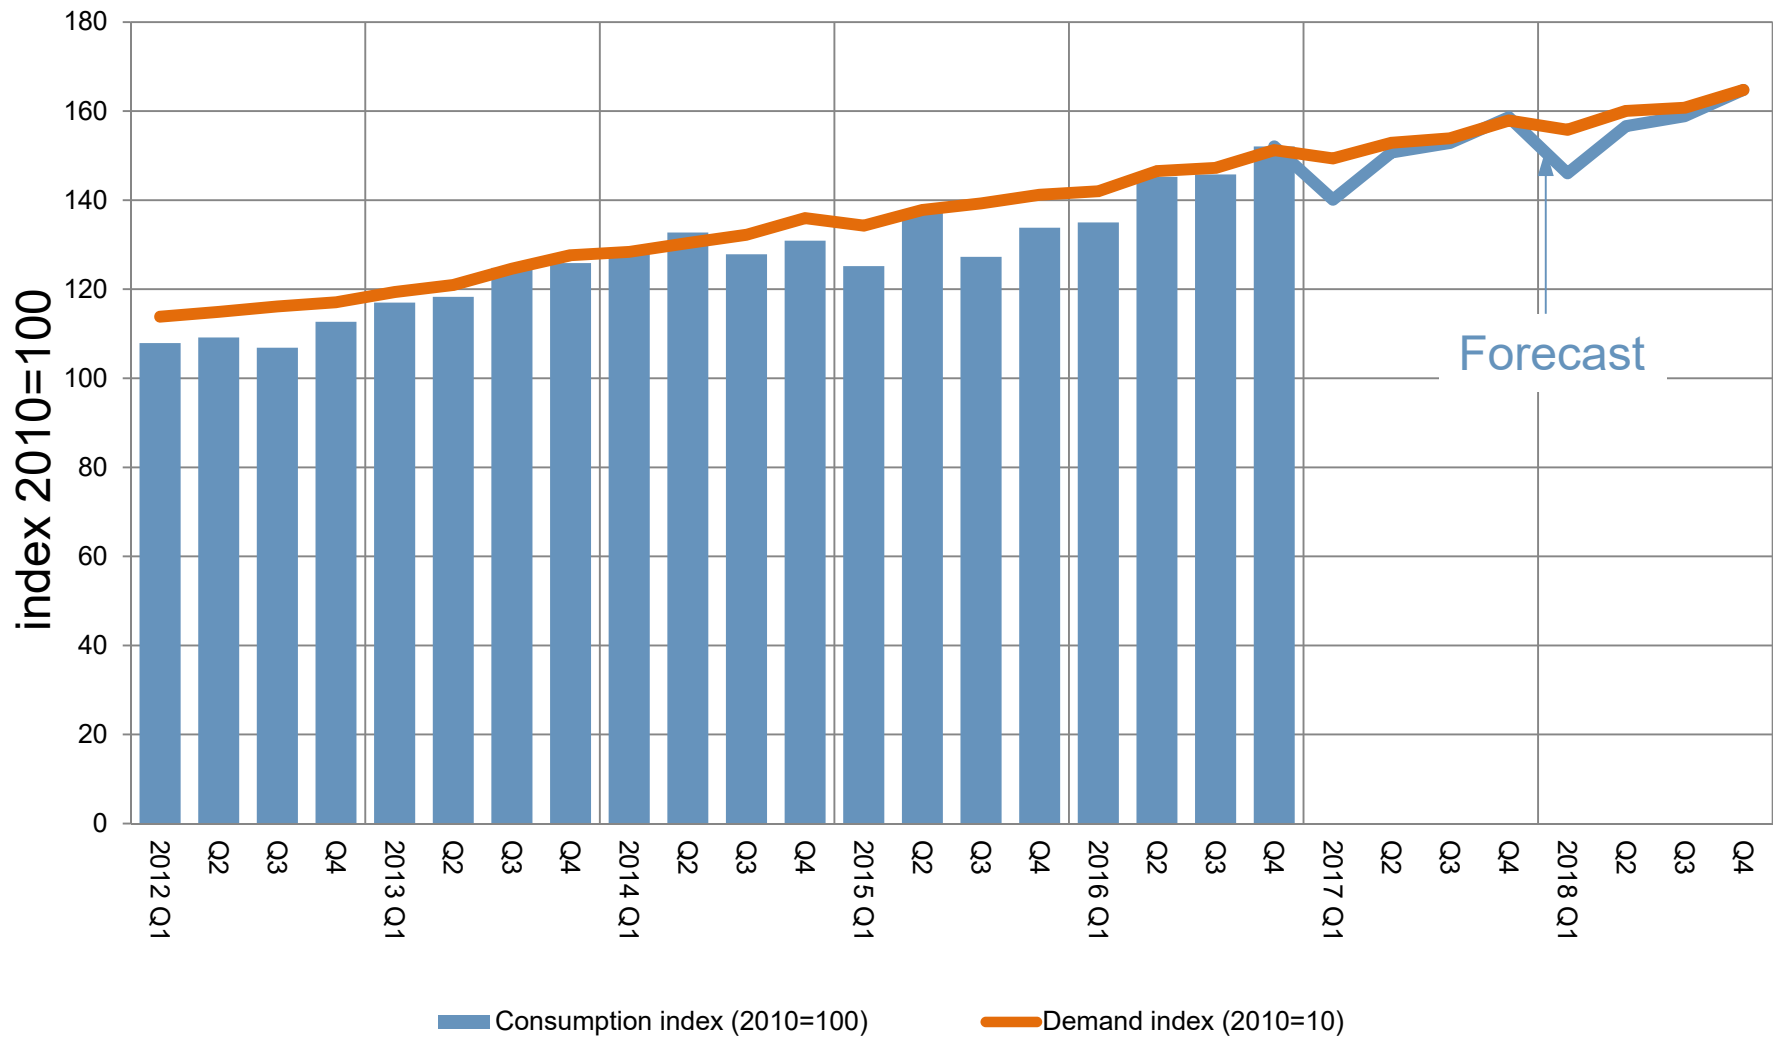

Global consolidation

Stainless steel **cold rolled** flat product consumption index and demand index development [2010=100]

Global consolidation

Stainless steel **hot rolled** flat product consumption index and demand index development [2010=100]

Global consolidation

Stainless steel **long product** consumption index and demand index development [2010=100]

Global consolidation

Stainless steel **all products** consumption index and demand index development [2010=100]