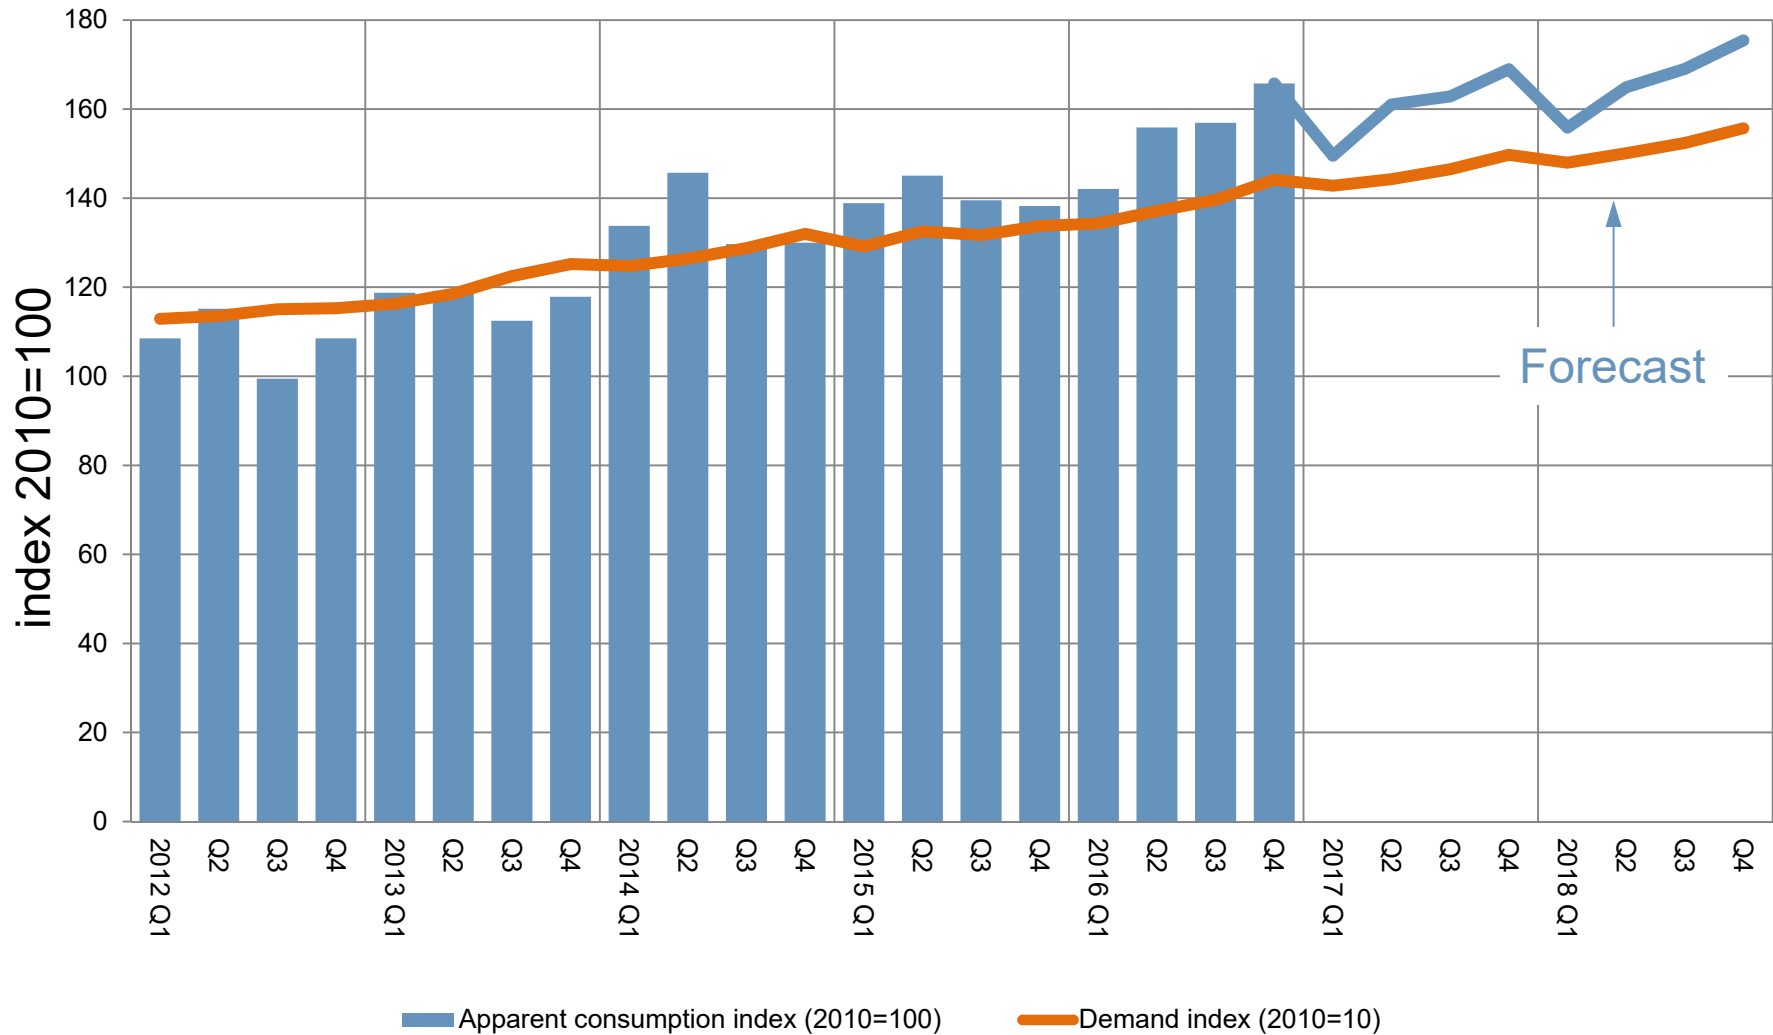

# Global consolidation

Stainless steel **cold rolled** flat product consumption index and demand index development [2010=100]

# Global consolidation

Stainless steel hot rolled flat product consumption index and demand index development [2010=100]