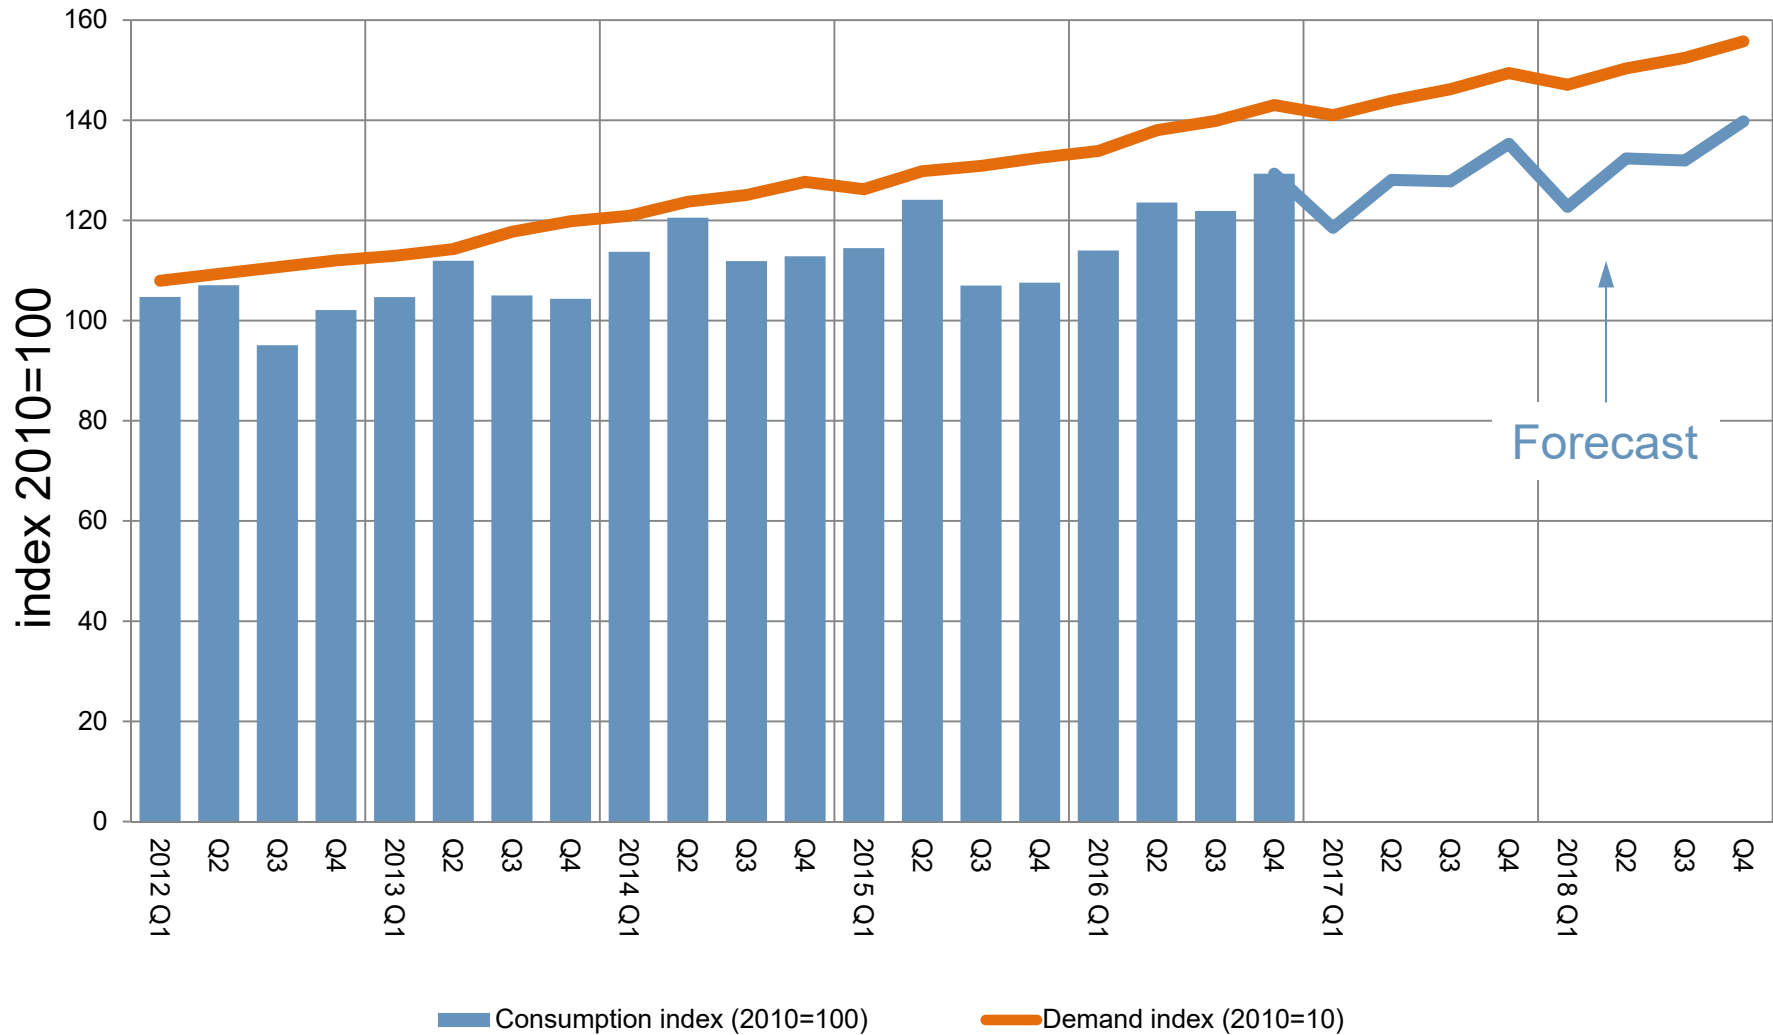

Global consolidation

Stainless steel **cold rolled** flat product consumption index and demand index development [2010=100]

Global consolidation

Stainless steel **hot rolled** flat product consumption index and demand index development [2010=100]

Global consolidation

Stainless steel **long product** consumption index and demand index development [2010=100]

Global consolidation

Stainless steel **all products** consumption index and demand index development [2010=100]