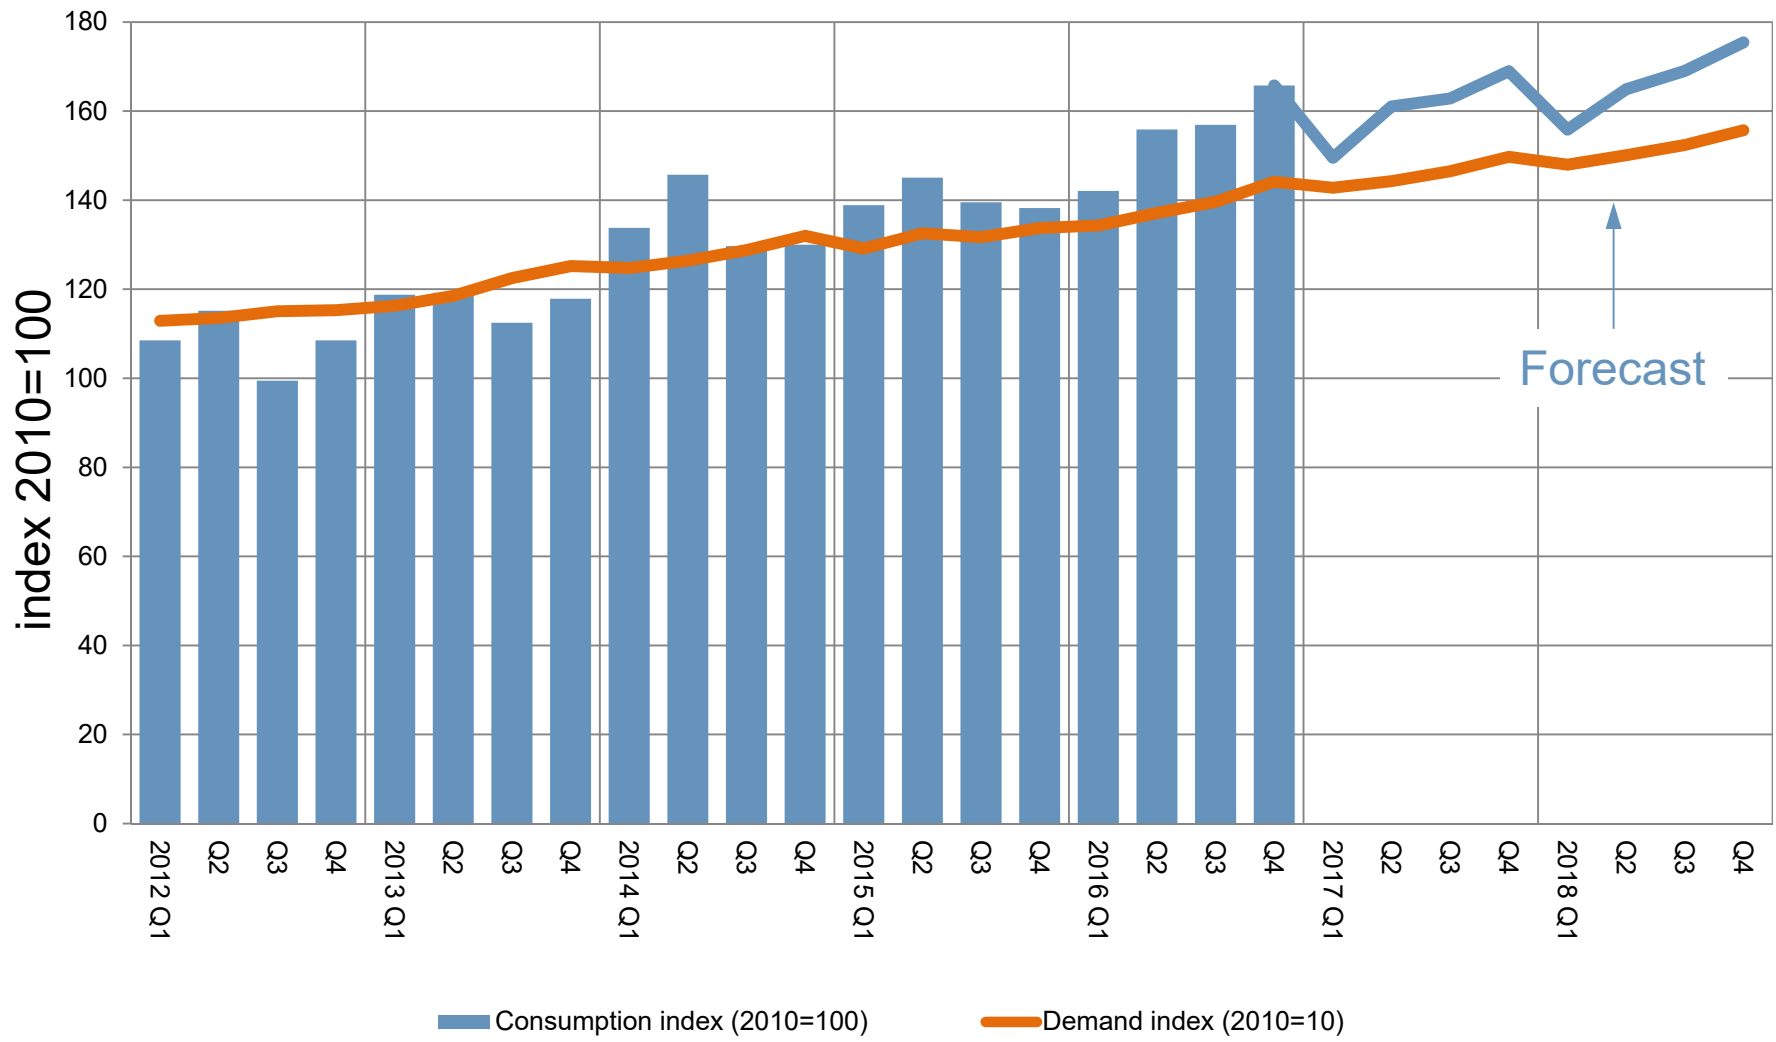

Global consolidation

Stainless steel **cold rolled** flat product consumption index and demand index development [2010=100]

Global consolidation

Stainless steel **hot rolled** flat product consumption index and demand index development [2010=100]

Global consolidation

Stainless steel **long product** consumption index and demand index development [2010=100]

Global consolidation

Stainless steel **all products** consumption index and demand index development [2010=100]