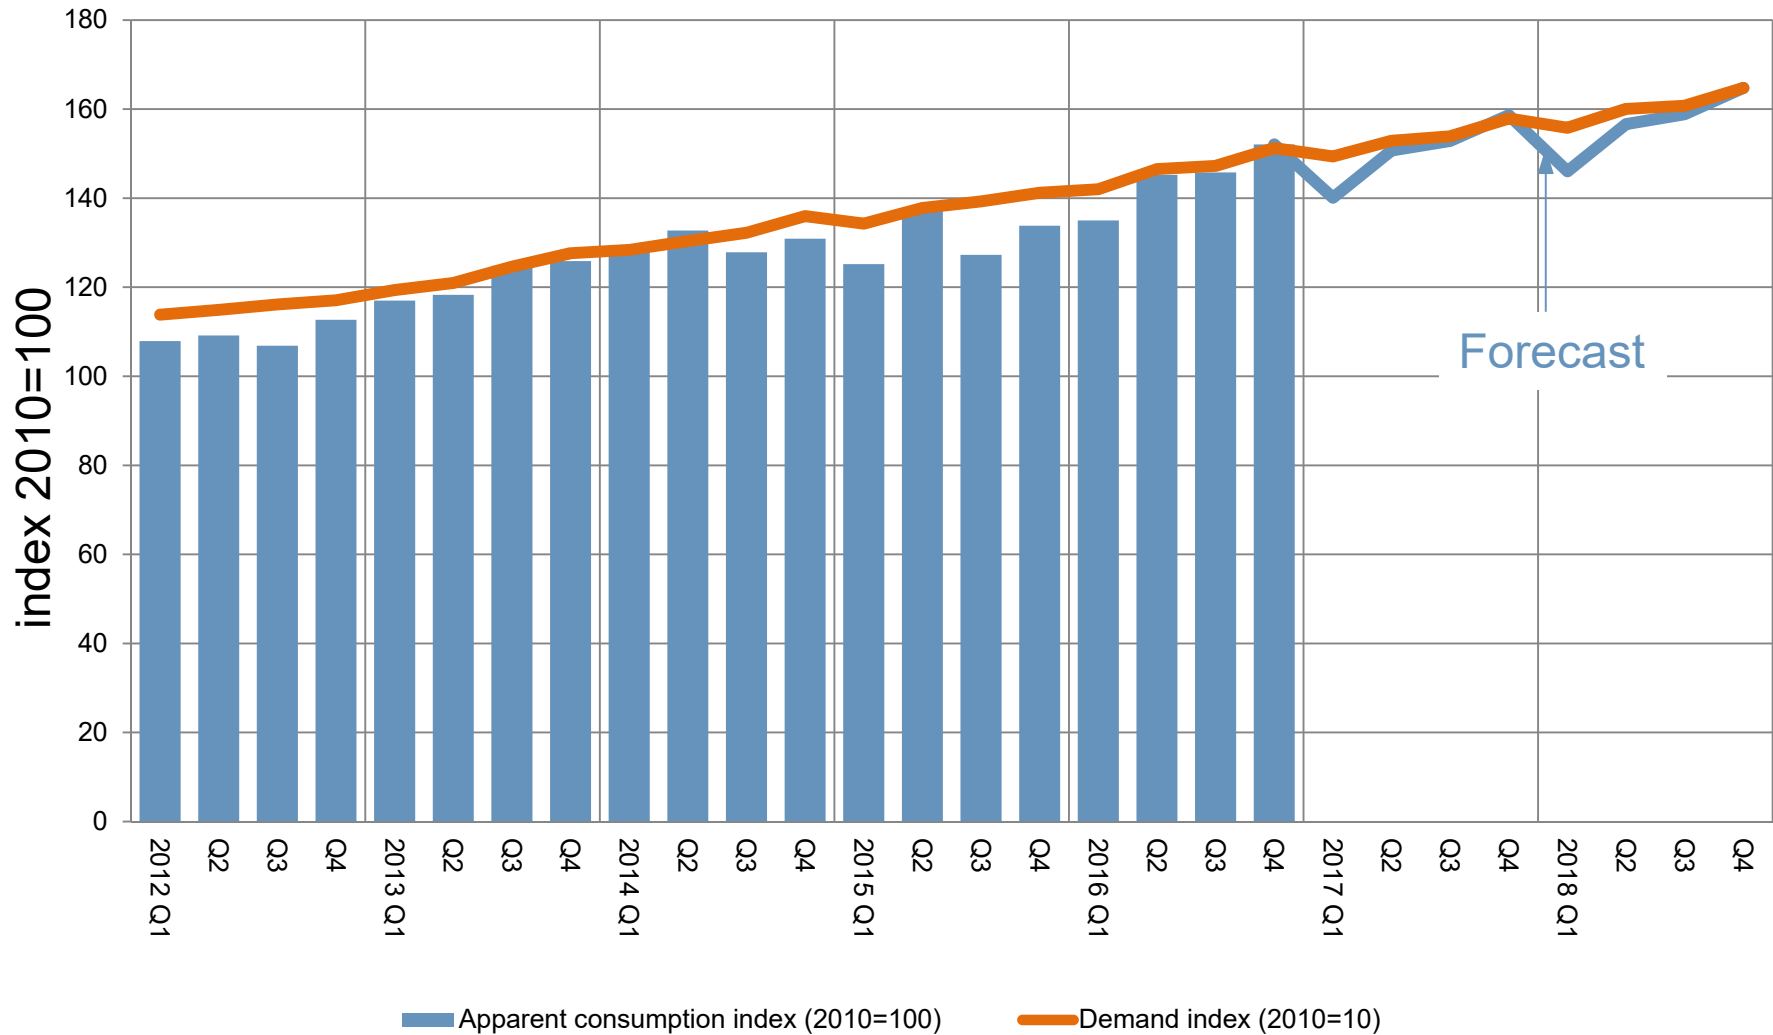

# Global consolidation

Stainless steel **cold rolled** flat product consumption index and demand index development [2010=100]

# Global consolidation

Stainless steel hot rolled flat product consumption index and demand index development [2010=100]