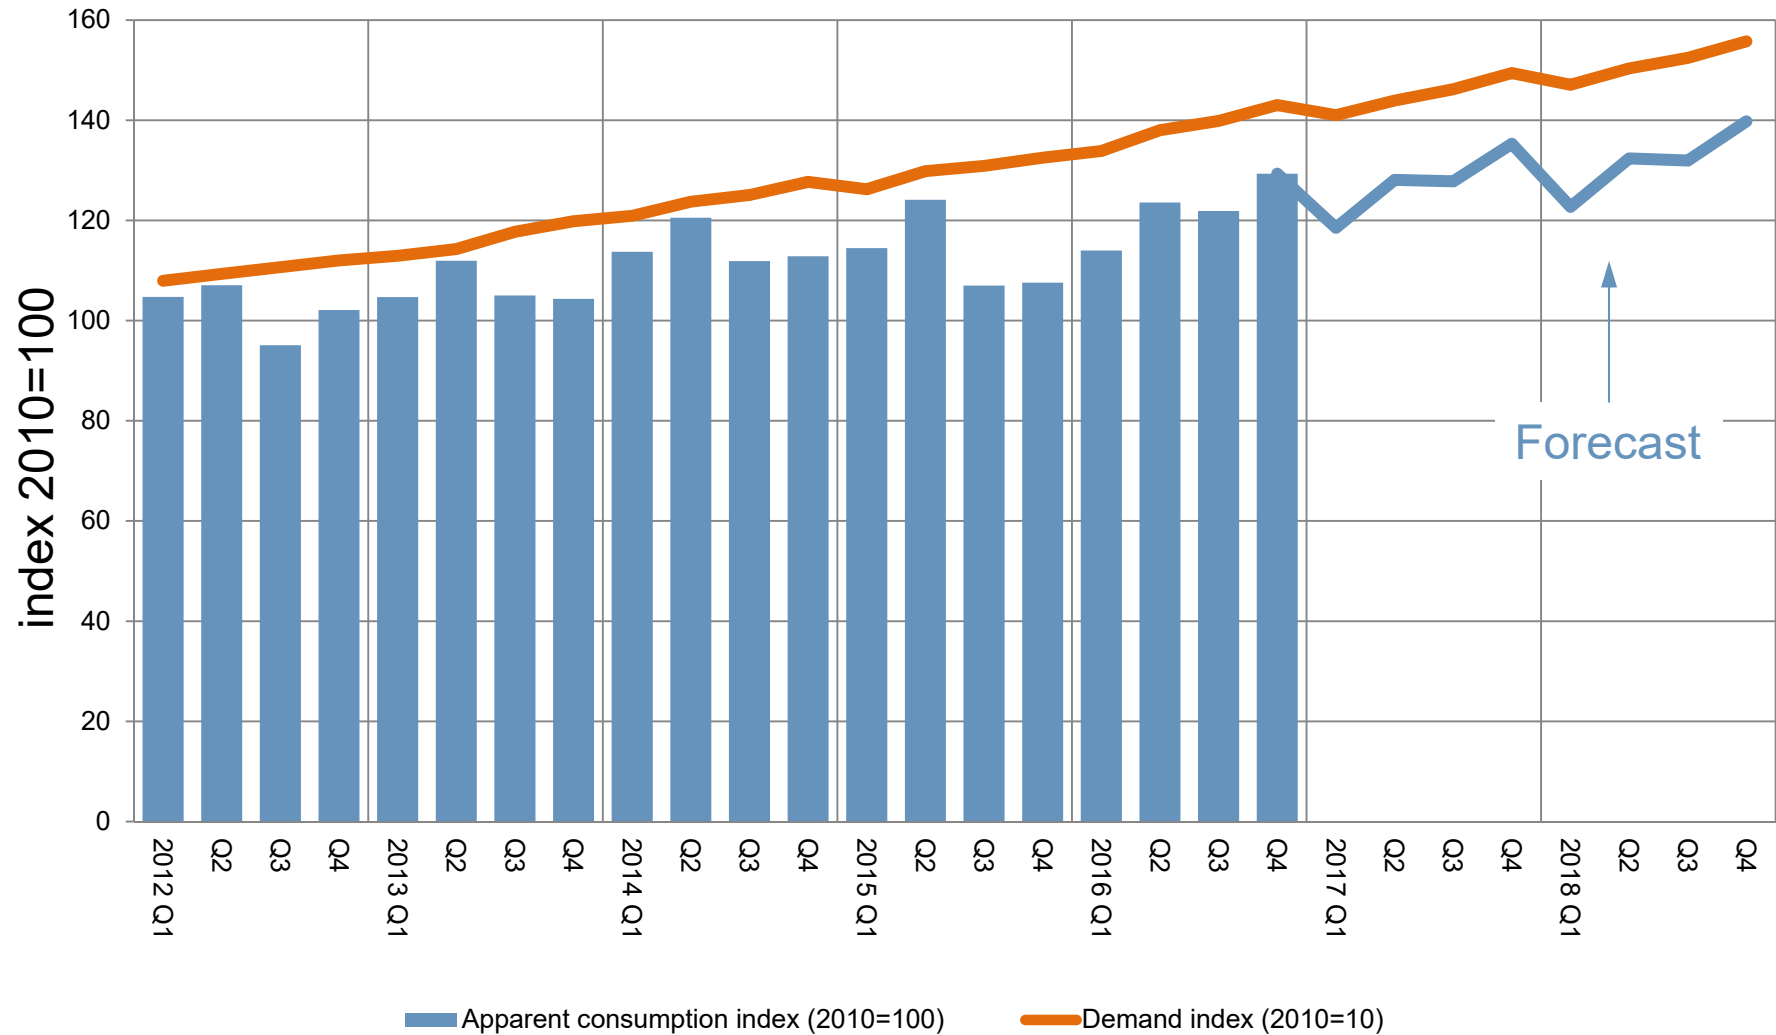

# Global consolidation

Stainless steel **cold rolled** flat product consumption index and demand index development [2010=100]

# Global consolidation

Stainless steel hot rolled flat product consumption index and demand index development [2010=100]

# Global consolidation

Stainless steel **long product** consumption index and demand index development [2010=100]