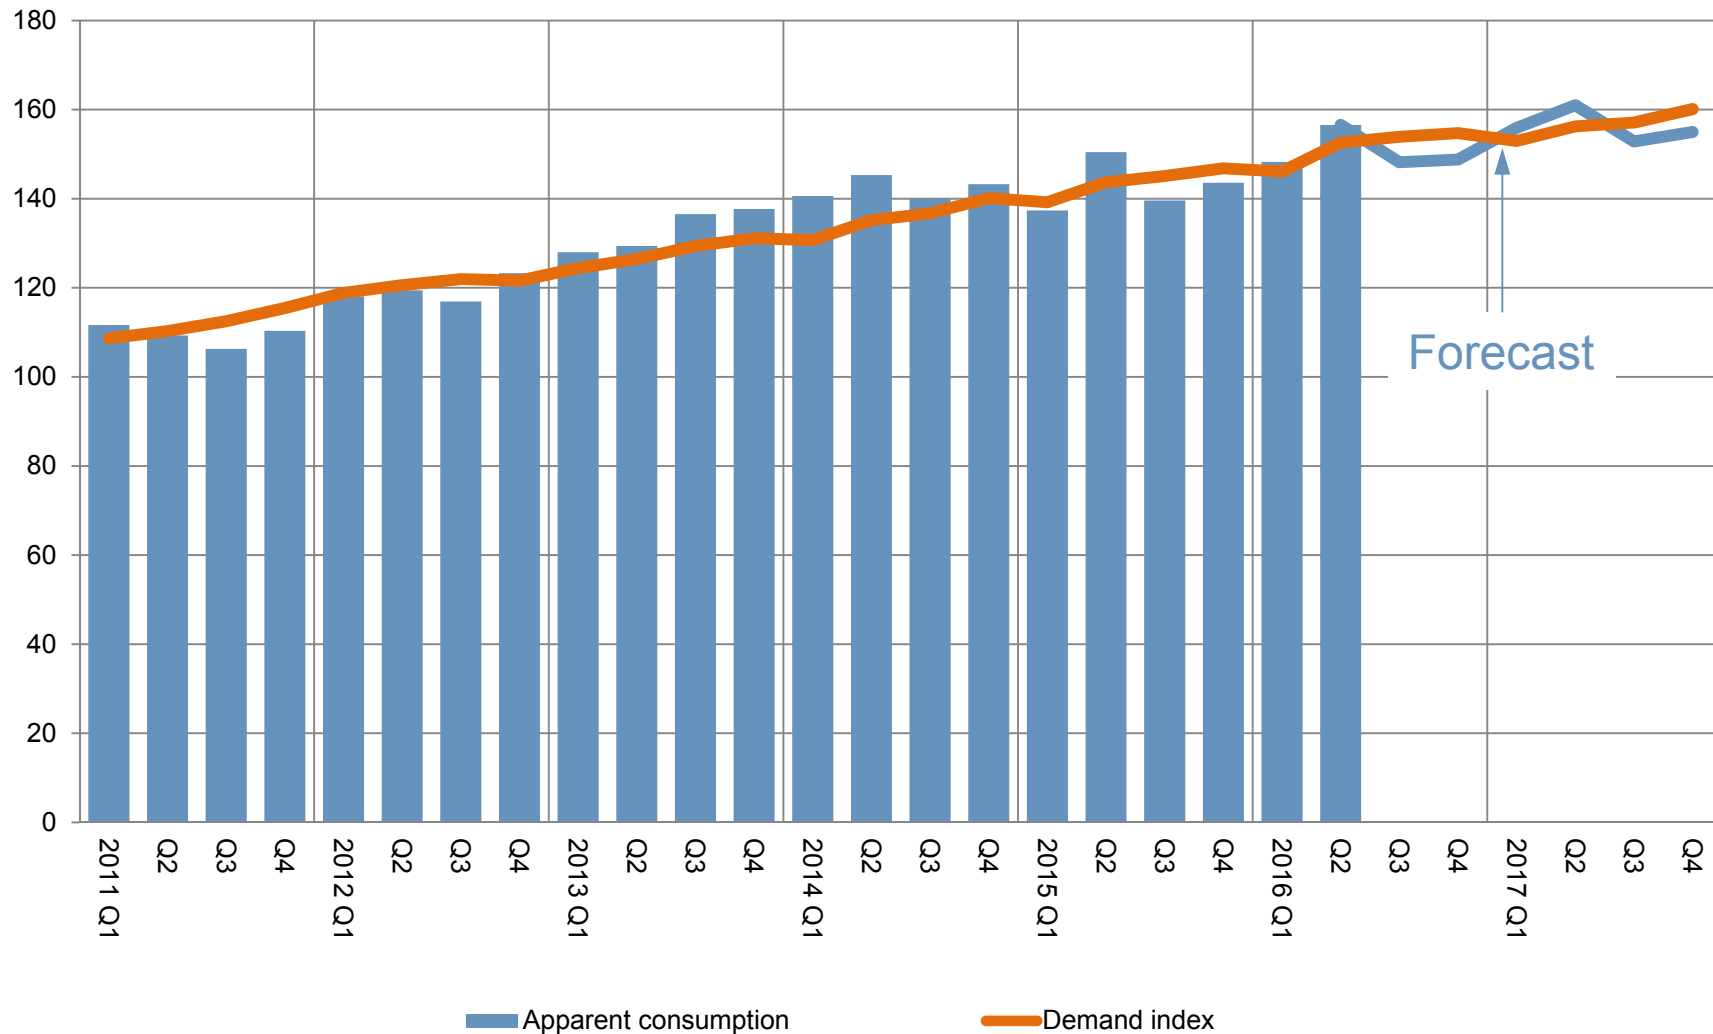

# Global consolidation

Stainless steel cold rolled flat product consumption and demand index development [2010=100]

# Global consolidation

Stainless steel **hot rolled** flat product consumption and demand index development [2010=100]

# Global consolidation

Stainless steel **long product** consumption and demand index development [2010=100]