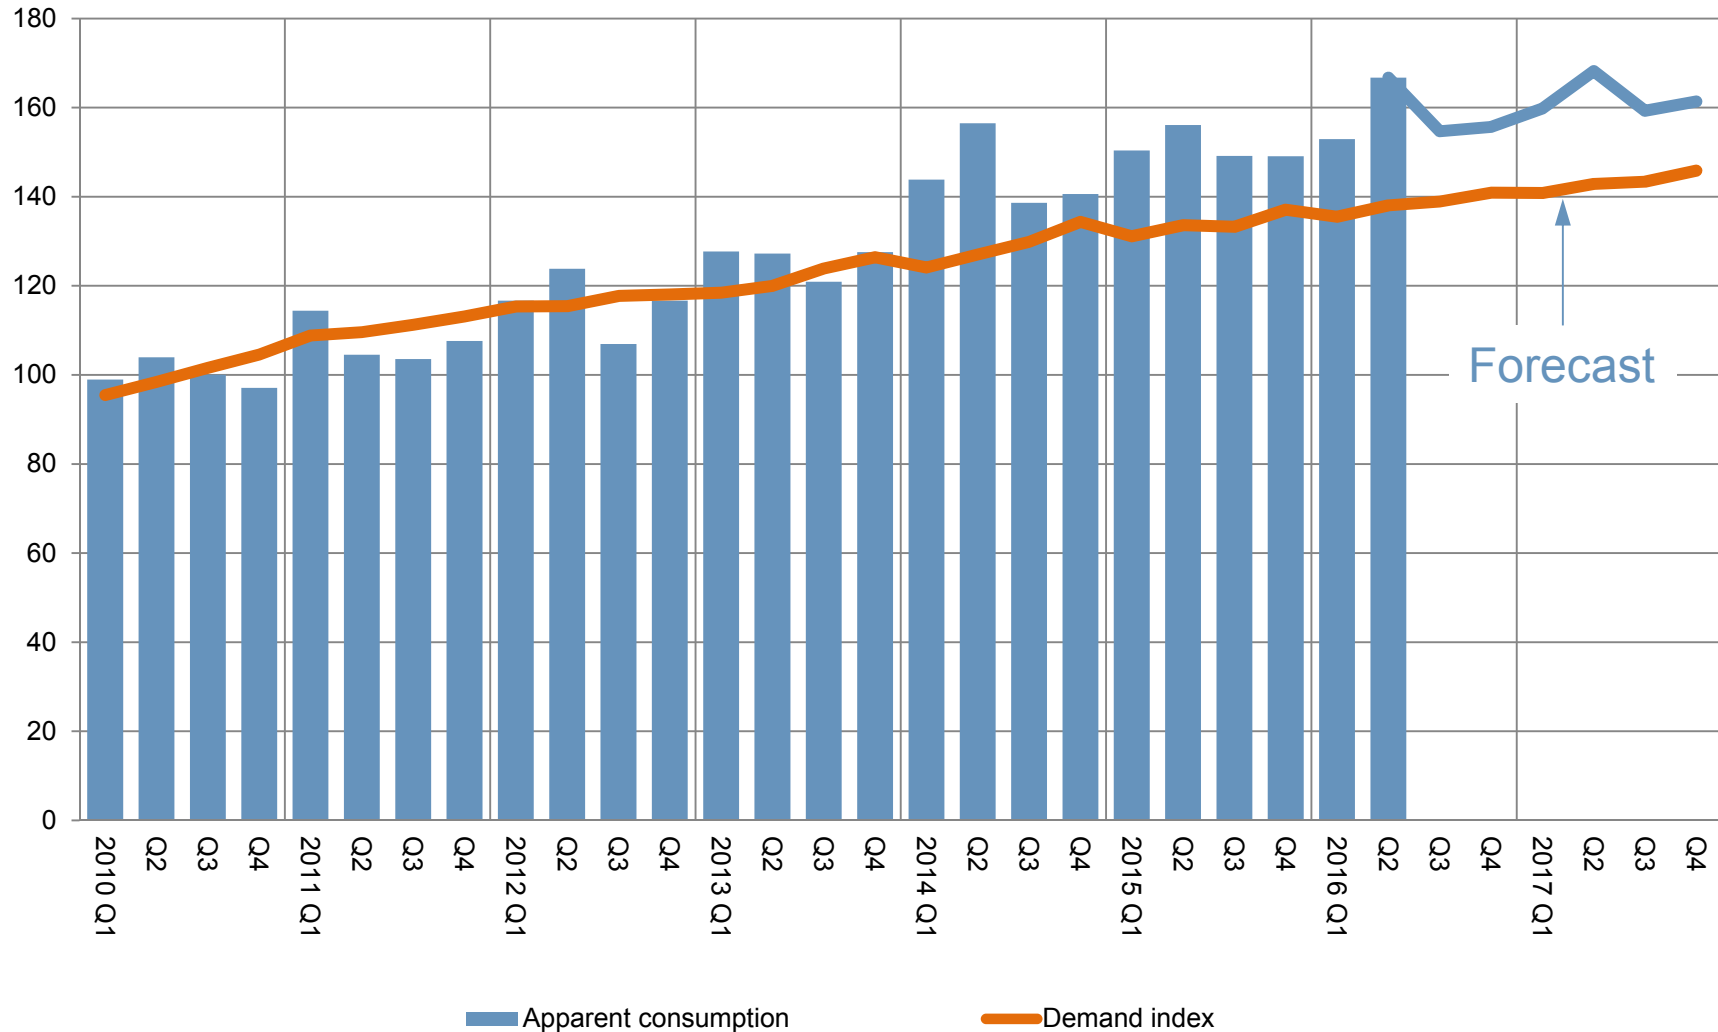

# Global consolidation

Stainless steel cold rolled flat product consumption and demand index development [2010=100]

# Global consolidation

Stainless steel **hot rolled** flat product consumption and demand index development [2010=100]

# Global consolidation

Stainless steel **long product** consumption and demand index development [2010=100]