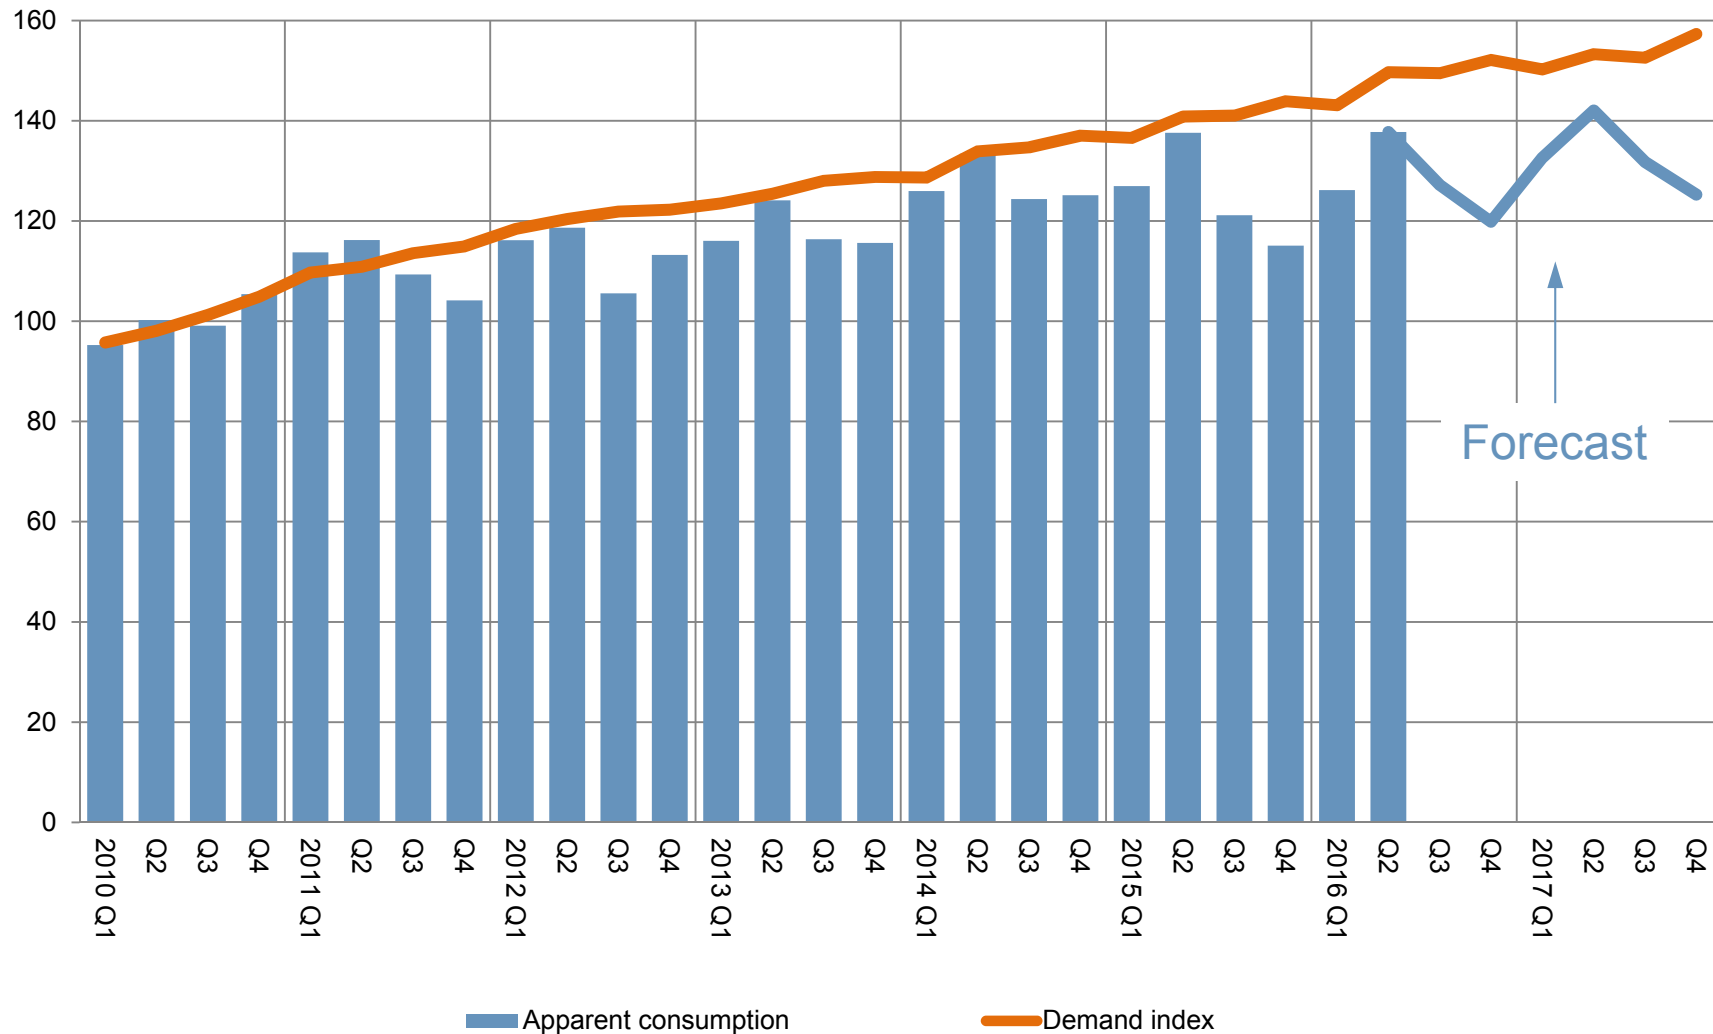

# Global consolidation

Stainless steel cold rolled flat product consumption and demand index development [2010=100]

# Global consolidation

Stainless steel **hot rolled** flat product consumption and demand index development [2010=100]

# Global consolidation

Stainless steel **long product** consumption and demand index development [2010=100]